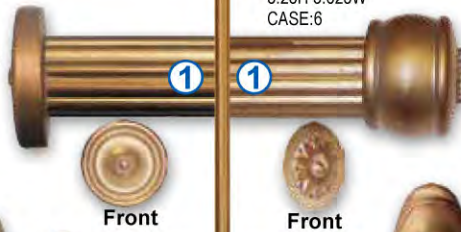

FINIALS

Mirror Cut and beveled by hand- reflects light from the tops of mirrors - Enchanting!

Front

Front

MEDALLIONS

Choose any finial or medallion to screw into the adapter below for a customized tieback.

① 1 3/8" POLES   ② 2" POLES   ② 2 1/4" POLES   ③ 3" POLES   F FABRIC