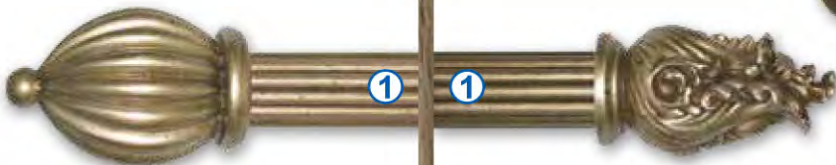

3748-81
NATALIE
2.375DIA 4.25W
CASE:6
① ②

2017-81
END CAP:
BEADED PAIR
2.75DIA 1D
CASE:6
② ②