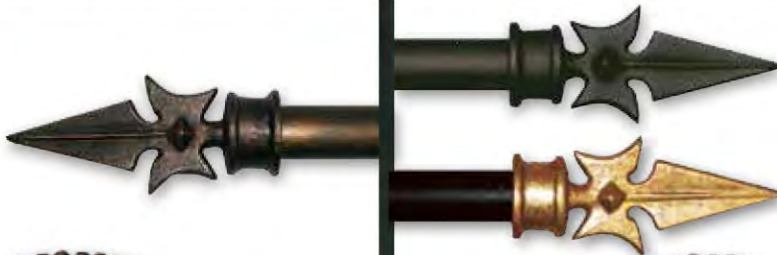

ARTIFACTORY® - FINIALS FOR 1" METAL RODS

8921-22
FRENCH ARROW
2.75H 6W
CASE:12