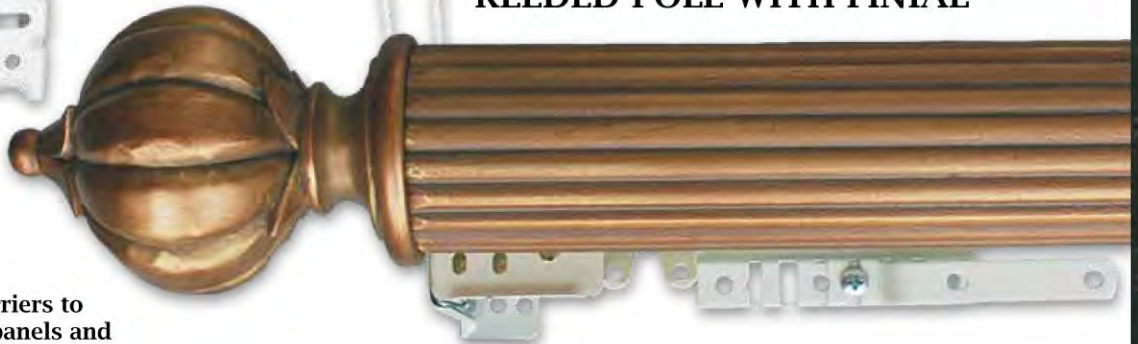

Premium color track not available for standard track. Double Track also available. Ceiling Mount NOT available.

STANDARD

Metal hardware with plastic carriers to be used only with lightweight panels and widths no more than 12 feet on two-way draws and 8 feet on one-way draws. Works for most installations. Two pound per foot weight limit.