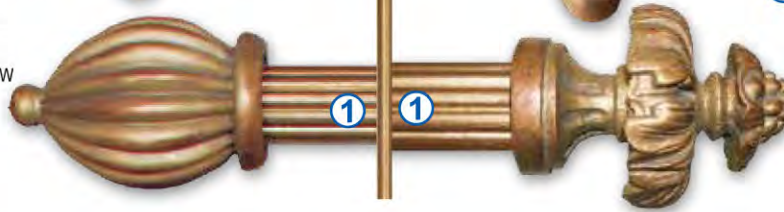

3678-12
ANASTASIA
2.75DIA 2.75W
CASE:6
①

2040-12
PETITE ISTANBUL
4DIA 3.5W
CASE:6
①

3046-12
SUSSEX TIEBACK
4.25DIA 7.5L
CASE:6