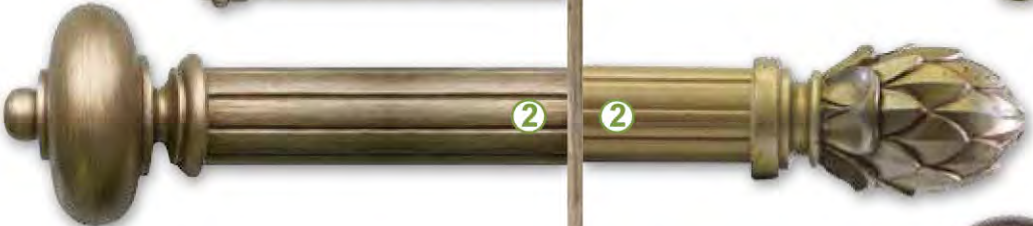

2049-81
ANDREWS FOR 2"
3.25DIA 6W
CASE:6
② ②

2042-81
SQ ARCHITECTURAL
4.25SQ 3.75W
CASE:6
② ②