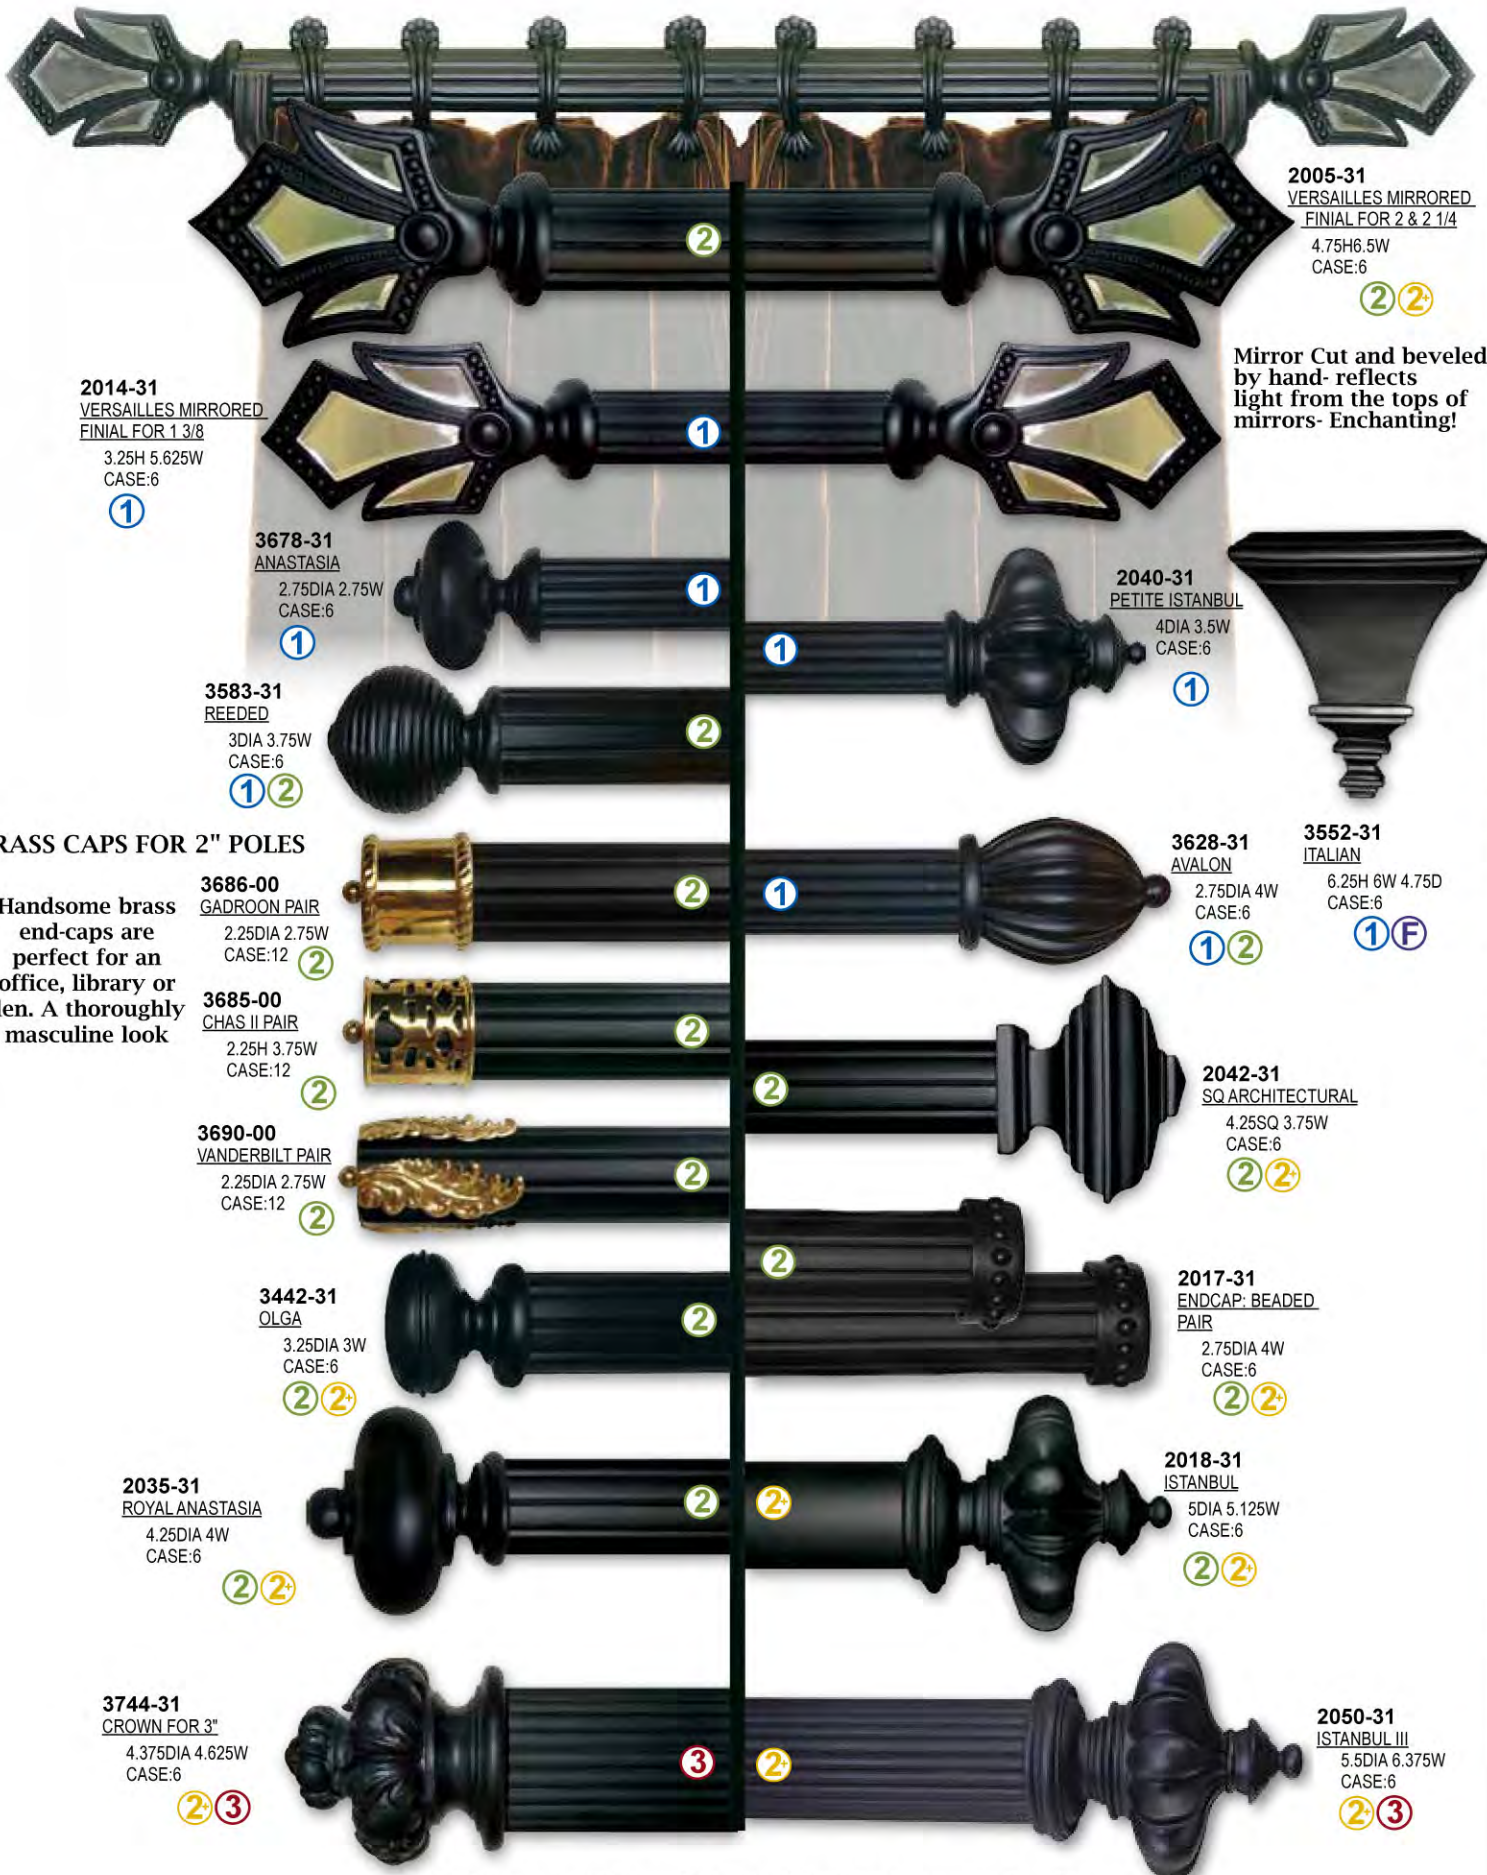

FINIALS

2014-31
VERSAILLES MIRRORED
FINIAL FOR 1 3/8

3.25H 5.625W
CASE:6

①

3678-31
ANASTASIA

2.75DIA 2.75W
CASE:6

①

3583-31
REEDED

3DIA 3.75W
CASE:6

① ②

BRASS CAPS FOR 2" POLES

Handsome brass
end-caps are
perfect for an
office, library or
den. A thoroughly
masculine look

3686-00
GADROON PAIR

2.25DIA 2.75W
CASE:12

②

3685-00
CHAS II PAIR

2.25H 3.75W
CASE:12

②

3690-00
VANDERBILT PAIR

2.25DIA 2.75W
CASE:12

②

3442-31
OLGA

3.25DIA 3W
CASE:6

② ②

2035-31

ROYAL ANASTASIA

4.25DIA 4W
CASE:6

② ②

3744-31
CROWN FOR 3"

4.375DIA 4.625W
CASE:6

② ③

2005-31
VERSAILLES MIRRORED
FINIAL FOR 2 & 2 1/4

4.75H 6.5W
CASE:6

② ②

Mirror Cut and beveled
by hand- reflects
light from the tops of
mirrors- Enchanting!

2040-31
PETITE ISTANBUL

4DIA 3.5W
CASE:6

①

3628-31
AVALON

2.75DIA 4W
CASE:6

① ②

3552-31
ITALIAN

6.25H 6W 4.75D
CASE:6

① F

2042-31
SQ ARCHITECTURAL

4.25SQ 3.75W
CASE:6

② ②

2017-31
ENDCAP: BEADED
PAIR

2.75DIA 4W
CASE:6

② ②

2018-31
ISTANBUL

5DIA 5.125W
CASE:6

② ②

2050-31
ISTANBUL III

5.5DIA 6.375W
CASE:6

② ③

*Poles Greater than 8ft Must Ship Via Common Carrier