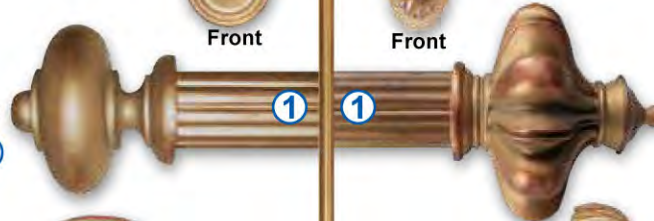

2019-12
EMMA FOR 1 3/8
2DIA 1.625W
CASE:6
①

Front