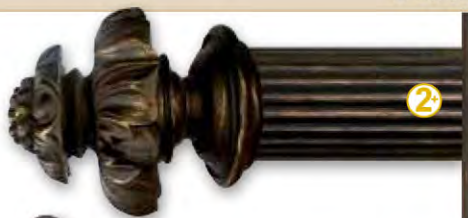

FINIALS

2031-22
ROYAL FANCY
4.125DIA 5W
CASE:6
② ②