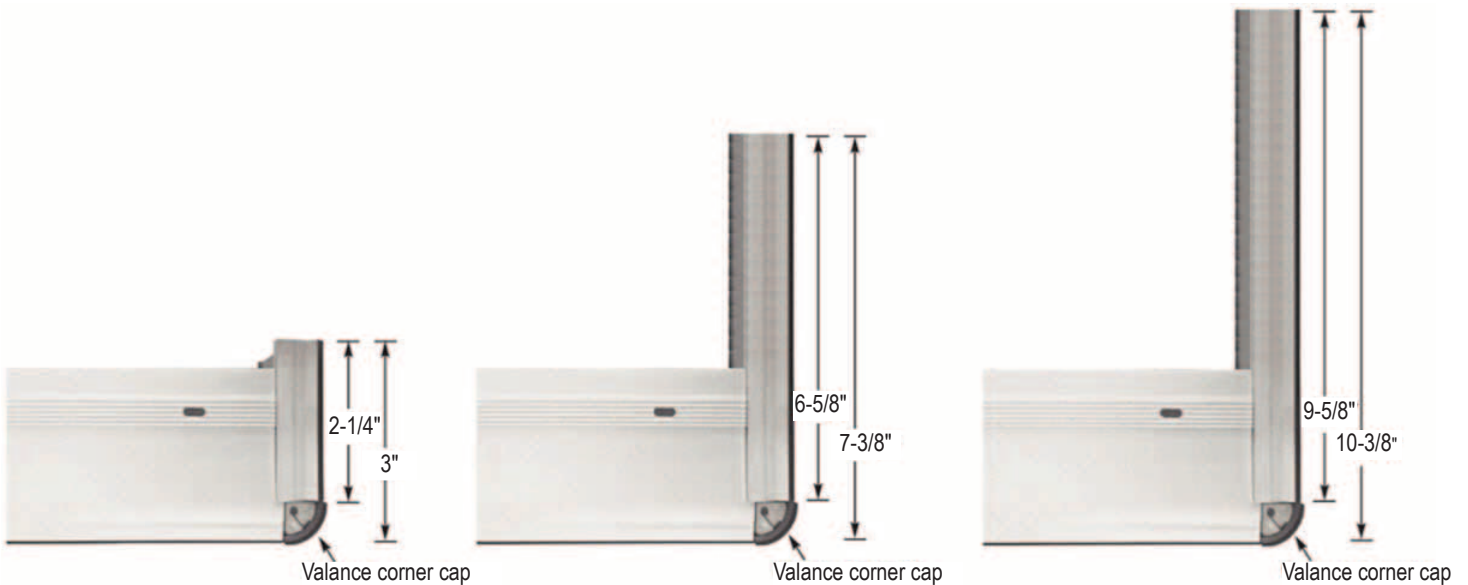

DELUXE VALANCE

- Available with Panel Track or as a stand alone cornice.
- Refer to Collection Information Section for available pattern.
- Has clear edge groovers to hold the coordinating fabric in place.
- Standard height 3-5/8"
- Direction of fabric insert follows shade installed below.
- If valance is wider than material width, and shade below is not railroaded; valance fabric insert will be made with a center seamed like image shown below.

- Default return length:
  - Inside Mount: No returns
  - Outside Mount: 6-5/8" (overall 7-3/8")
- Return Length Override:
  - Minimum return length 1-1/2" (overall 3")
  - Maximum return length 9-5/8" (overall 10-3/8")
  - Has to order in 1/2" increments

Note: When ordering returns, valance corner cap adds 3/4" to the valance return depth.