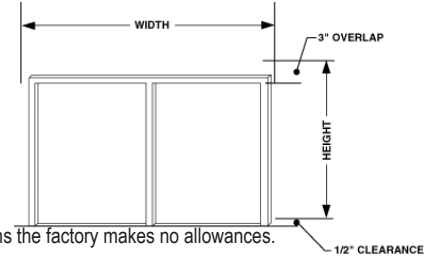

PANEL TRACK HOW TO MEASURE

**Note: Projection of window handles / cranks could interfere with panel track panels.
Refer to "mounting depth requirements" above for projection clearance**

Inside Mount (IB) Installation - Window

To find width: Measure the opening across the top where the headrail is to be installed from inside of jamb on left to inside of jamb on right. **Round the measurement down to the nearest 1/8". Refer to mounting depth requirements.**

To find height: Measure from the inside top of the opening on the left, at the center, and on the right to the sill; **round the measurement down to the nearest 1/8" and note the smallest dimension. Do not make any allowances: the factory will make all adjustments so the headrail will fit the opening properly and the panels will clear the sill by 1/2".**

Outside Mount (OB) Installation - Patio Door / Room Divider

To find width: Measure the width of the area to be covered at the place where the headrail will be installed to the nearest 1/8". Blind should overlap opening at least 4" on each side.

To find height: Measure the height of the area to be covered and **round down to the nearest 1/8"**. Blind should extend **at least 3" above opening or window moulding.**

For ceiling-to-floor installations, deduct 1/2" for proper clearance.

Specifying OM measurement means the factory makes no allowances.

Outside Mount (OB) Installation - Window

To find width: Measure the width of the area to be covered at the place where the headrail will be installed to the nearest 1/8". Blind should overlap **opening at least 4"** on each side to ensure privacy. To calculate stack dimensions, refer to page 7.

To find height: Measure the height of the area to be covered and **round down to the nearest 1/8"**. Blind should extend **at least 3" above and 3" below opening or window moulding.**