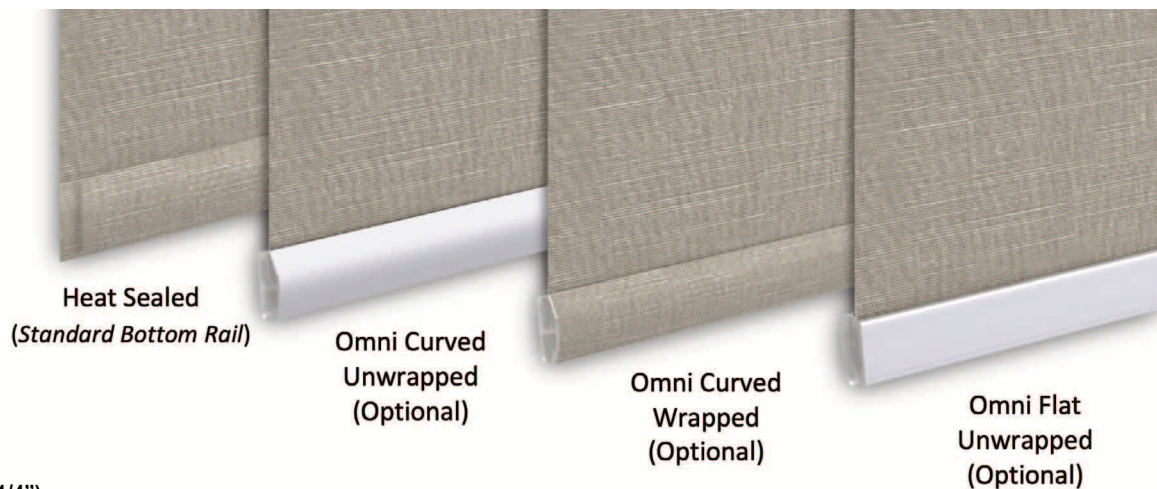

Bottom Rail Options

Heat Sealed Aluminum (~1-1/4")

Standard Bottom Rail on all patterns except:

- Cordis
- Poplar Blackout
- Ripoli
- Uptown Room Darkening
- Hayworth
- Rhone
- Uptown

Omni Bottom Rail (~ 1-1/8")

Available in configurations below and in colors of white, vanilla, bronze, black and silver.

- Omni Curved Unwrapped
- Omni Flat Unwrapped
- Omni Curved Wrapped (only front face of rail is wrapped)