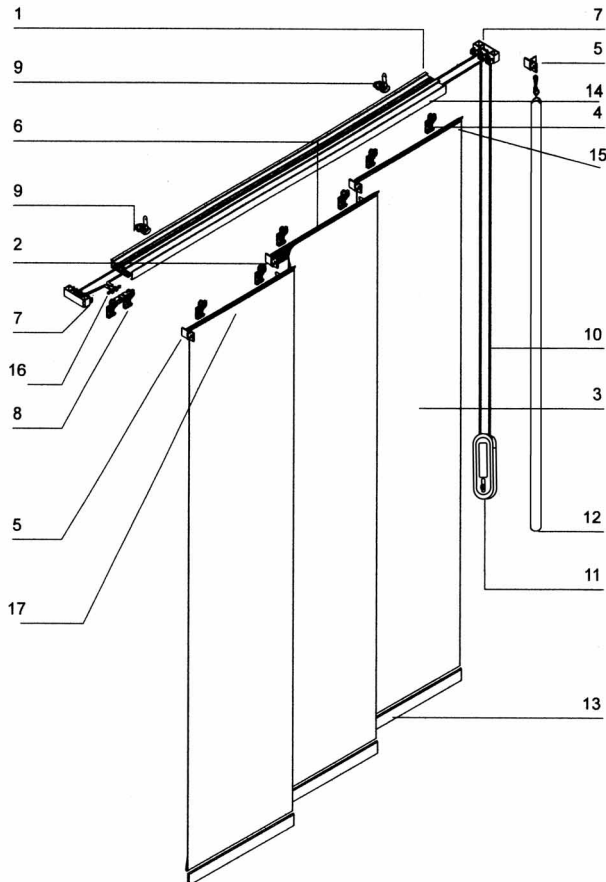

Panel Size / Stacking Width

- **12" Minimum Panel Width** (includes 3" for overlap).
- **12" Minimum Panel Height**.
- **46" Maximum Panel Width** (includes 3" for overlap).
- **144" Maximum Panel Height**.
- individual panel size varies depending on overall shade width & panel configuration.

NOTE: The smaller the panel width, the narrower the stacking space

To calculate stacking width; overall width + (number of overlaps x 3) then divide by number of panels

Example # 1 – 3 panel 112" W + 6 (2 overlaps x 3 = 6) = 118 divide by 3 panels = 39-3/8" stacking / panel width

Example # 2 – 4 panel 112" W + 9 (3 overlaps x 3 = 9) = 121 divide by 4 panels = 30-1/4" stacking / panel width