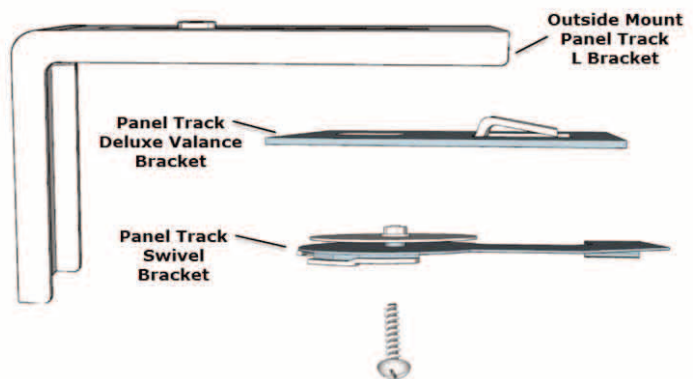

Deluxe Valance Brackets

Outside Mount
 (Optional for inside mount with returns)
 (Part # 25-125)

Inside Mount

Outside Mount

PANEL TRACK HOW TO MEASURE

**Note: Projection of window handles / cranks could interfere with panel track panels.
Refer to "mounting depth requirements" above for projection clearance**