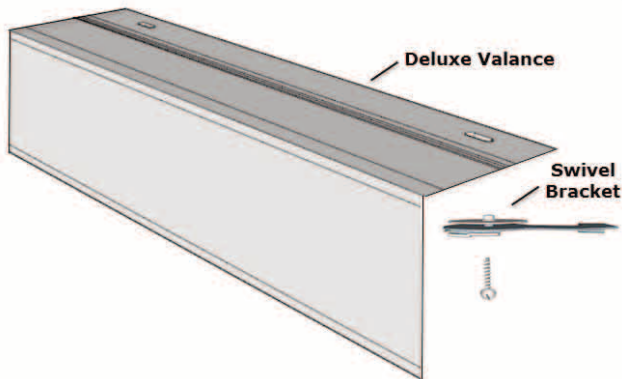

Inside Mount