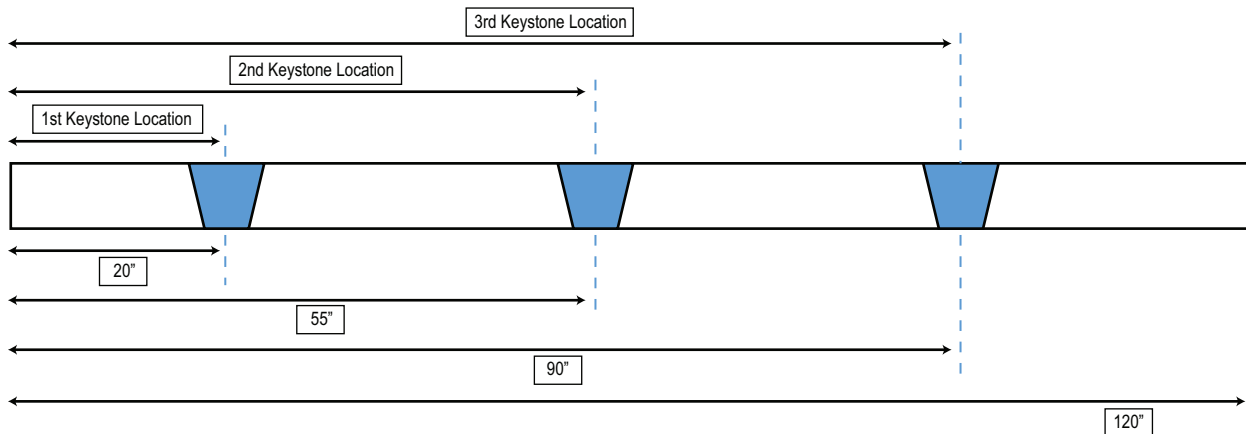

Example:

Cornice Total Width: 120"

1st Keystone (Splice) Location: 20"

2nd Keystone (Splice) Location: 55"

3rd Keystone (Splice) Location: 90"

- All spliced locations should measure from the left edge of the entire cornice to the center of the keystone(s).