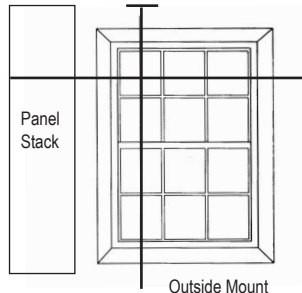

Outside Mount

Special Measuring & Installation Considerations

Caution: Panel Tracks installed on windows near wall or baseboard heaters must clear the heaters by 12" above and 6" to the side.

Stretching of panel materials is probable with Textured materials:

IB Mount - we do not recommend IB mount due to probable stretching

OB Mount - extra adjustment recommended for placement of mounting brackets allowing panel clearance above the floor to anticipate panel material stretching:

- material can stretch up to 1" length

WARNING/ADVERTENCIA	
5.1.3	Rev. 5/18 Print 5/18
	Window Blind Cord Can STRANGLE Your Child. To prevent strangulation, purchase cordless products or products with inaccessible cords. La cuerda de la persiana puede ESTRANGULAR a su niño. Para evitar el estrangulamiento, compre alternativas cuerda o productos con cuerdas inaccesibles.