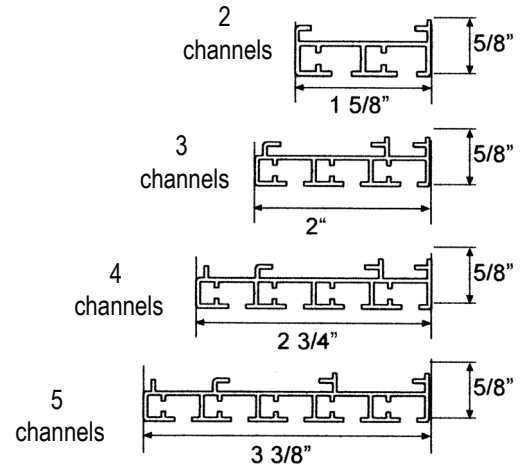

PRODUCT SPECIFICATIONS

How To Order

Controls

- Must specify control type with order – cord, wand, free floating.
- Cord control length is 10" less than ordered length.
- Wand draw is available; Wood wand size: 36".
- Some configurations require dual wands. Lead panel on each side will come with a wand.

Panel Stack Configurations

- Specify panel configuration from choices below.
- Approximately 3" material overlap when panels in fully closed position.
- Each stacking side will have 1 fixed panel.
- Optional “**free floating**” panels available. (surcharge applies)
- Free floating panels available on one-way up to 5 panels only.

Split stack configurations available.

Each panel comes with wand.

Panels not interconnected with each other; each panel hand operated independently and can be positioned any place along the track.

Number of Panels	(Overall Width)	Stack Position / Configurations (<i>"Room View"</i> - Each stacked side will have 1 fixed panel)		
		Single Stack Left Stack	Single Stack Right Stack	Split Stack Note: Comes with Dual Wand (if ordered with wand control)
2 Panels (1 overlap)	21" - 89"	2L – two panels stack left (2 channel track) 	2R – two panels stack right (2 channel track) 	NA
3 Panels (2 overlaps)	30" - 132"	3L – three panels stack left (3 channel track) 	3R – three panels stack right (3 channel track) 	NA
4 Panels (2 or 3 overlaps depending on number of stacks)	39" - 175"	4L – four panels stack left (4 channel track) 	4R – four panels stack right (4 channel track) 	2L2R – two panels stack left, two panels stack right (2 channel track)
5 Panels (4 overlaps)	48" - 218"	5L – five panels stack left (5 channel track) 	5R – five panels stack right (5 channel track) 	NA
6 Panels (5 overlaps)	57" - 261"	NA	NA	NA
8 Panels (7 overlaps)	75" - 261"	NA	NA	NA

* Note: All fabrics are included under these configurations except 3% Sheerweave 5000