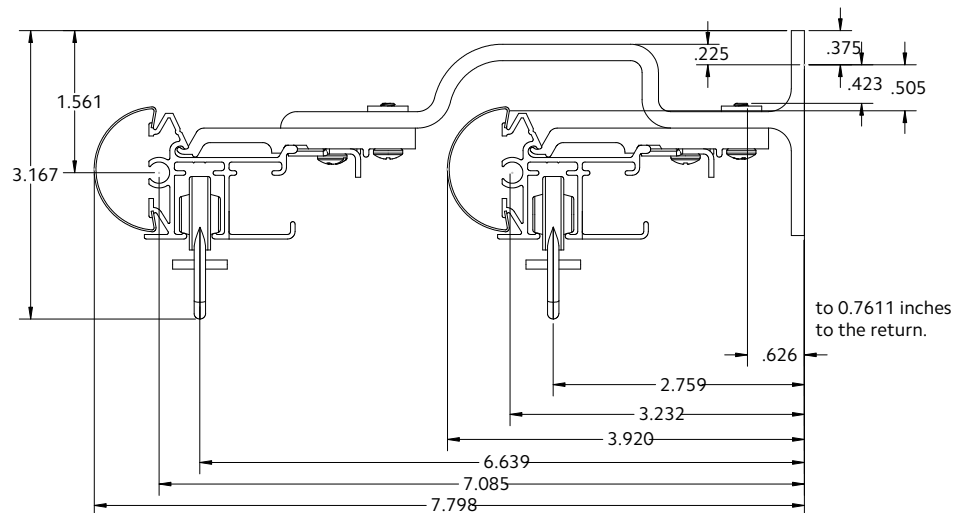

71134110

&

94130xxx

2" Front & 1 3/8" Back Double Wall Mount

1 3/8" Front & 1 3/8" Back Double Wall Mount

Calculating Drapery Weight

1. Fabric Weight

Some fabric samples list on the back of the swatch the weight listed in Ounces/SqYd (ounces per square yard). Call the manufacturer for the weight if not listed.