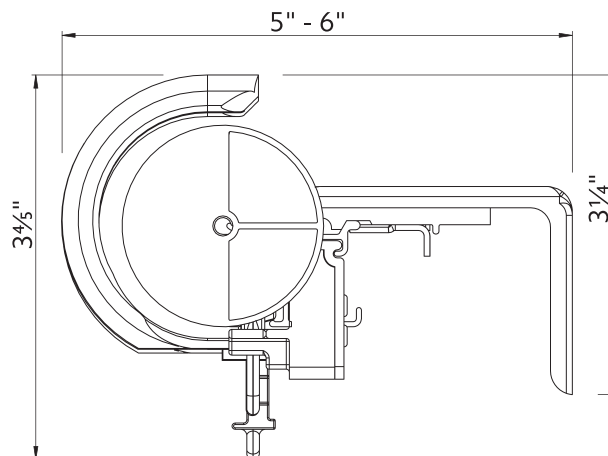

2" Wall Mount