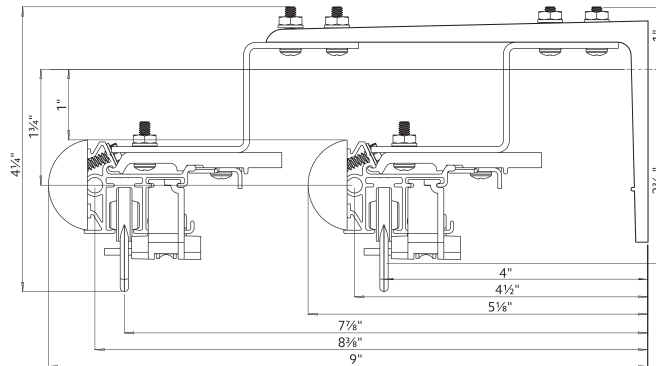

Double Wall Mount using parts:

To achieve this look, order Estate rod, ceiling mounted. 94130xxx brackets are included with the rod. Then order one, item 94125xxx double bracket and two, item 1796061 ceiling mount brackets multiplied by the quantity needed based on the bracket spacing drawing on page 40.

94125xxx

⊕

1796061

⊕

94130xxx

1 3/8" Double Wall Mount