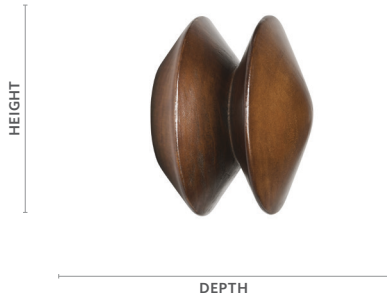

Hugo

Fits	Dimensions	Quantity per Box
1 3/8" Wood Trends™ Poles	Depth: 2"	10 pairs per box
1 3/8" Estate™ Traverse Rods	Height: 2 1/2"	
1 3/8" K-Rail Traverse Rods	Width: 2 1/2"	

Product Number & Finish					
36815059	Black	36815820	Estate Oak	36815835	Truffle
36815841	Coffee	36815083	Mahogany	36815025	White
36815825	Dark Chocolate	36815830	Marble	36815191	Unfinished

1 3/8" Finials & Endcaps

Miller

Fits	Dimensions	Quantity per Box
1 3/8" Wood Trends™ Poles	Depth: 2 3/8"	10 pairs per box
1 3/8" Estate™ Traverse Rods	Height: 3"	
1 3/8" K-Rail Traverse Rods	Width: 3"	

Product Number & Finish					
36816059	Black	36816820	Estate Oak	36816835	Truffle
36816841	Coffee	36816083	Mahogany	36816025	White
36816825	Dark Chocolate	36816830	Marble	36816091	Unfinished