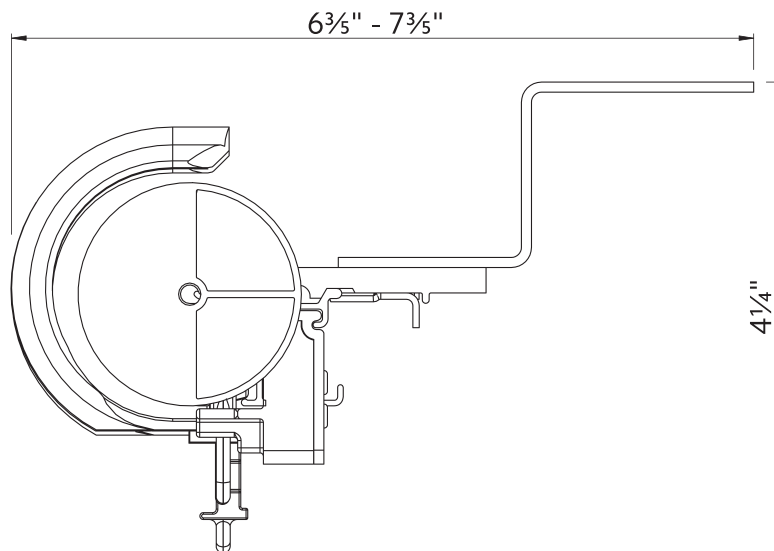

94130xxx

⊗

1796061

1 3/8" Ceiling Mount

2" Ceiling Mount

Double Wall Mount using parts:

To achieve this look, order Estate rod, ceiling mounted. 94130xxx brackets are included with the rod. Then order one, item 94125xxx double bracket and two, item 1796061 ceiling mount brackets multiplied by the quantity needed based on the bracket spacing drawing on page 40.