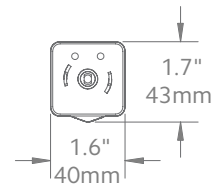

Bottom View

Motor Unit

Product No.

AMP™ Drapery Motor 62001300

Technical Specs

AMP™ Motor

Power Supply DC 16.5V-0.89A
(100-240VAC 50/60Hz 0.5A)

Amperage 2.55Ah

Average Linear Speed 7.8inches/sec

Power Consumption 40 watts

Torque 1.2Nm

Power Cable Length 6 feet

Variable Speed 80, 100 & 120 rpm

Certifications UL/CE

Max. Track Length Estate™ - 16 ft
Architrac™ 94001 - 16 ft

Max. Load 64 lbs

Follow track specifications for drapery weight.