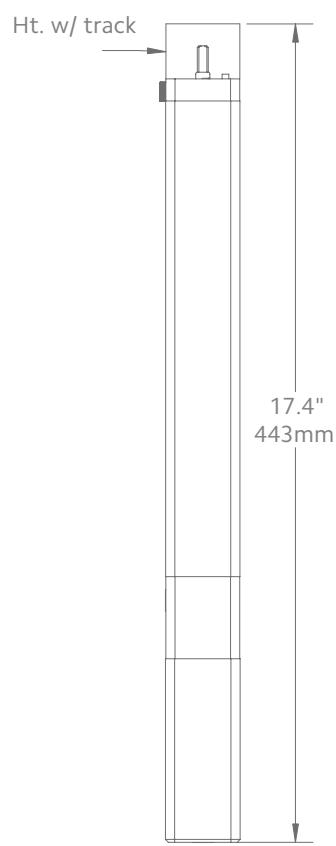

Available Colors

White

Side View

Front View

Bottom View

Motor Unit

Product No.

AMP™ Drapery Motor 62001300