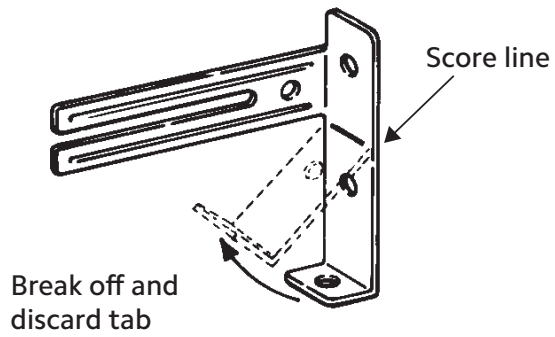

Ceiling Mount Traverse Rods					
1 3/8" Estate™	+0"	-3 5/8"	1/2"	+0"	-3 5/8"
2" Estate™	+0"	-3 5/8"	1/2"	+0"	-3 5/8"

Cutting & Splicing Wood Trends™ Poles

- Measure to desired length and carefully wrap area with an easy peel, blue painter's tape as not to damage the finish.
- Cut through the tape with sharp fine tooth saw. Cut slowly to reduce any chipping to the product finish.
- Drill a new finial pilot hole. Find rod center easily by drawing an X across the diameter of the pole using a 1/8" drill bit.
- Splice with pole connector. Always support the splice with a bracket.

Find rod center by marking X across diameter of pole.

Pole Connector
#5610E061

Wood Elbow Configuration

Learn more about all of our collections

Buckingham® Collection

exquisitely handcrafted
distinguished style
custom order