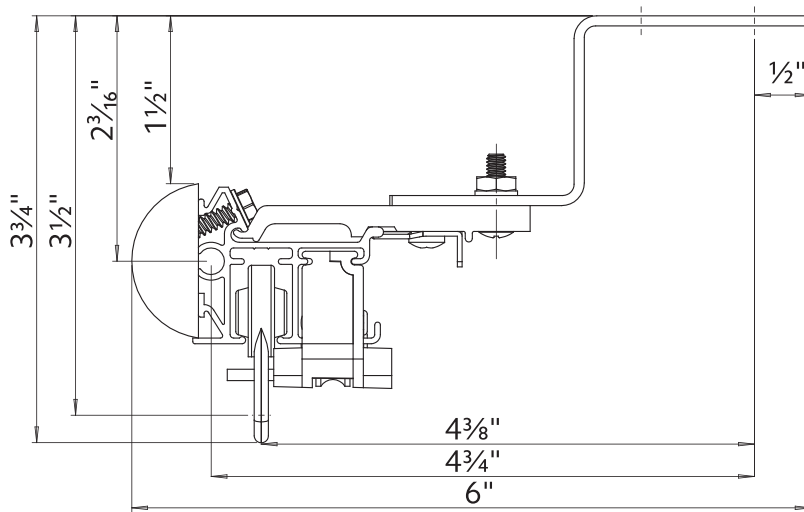

Ceiling Mount using parts:

To achieve this look, order Estate rod, ceiling mounted. 94130xxx brackets are included with the rod. Then order item 1796061 ceiling mount bracket in the quantity needed based on the bracket spacing drawing on page 40.

94130xxx

⊗

1796061

1 3/8" Ceiling Mount