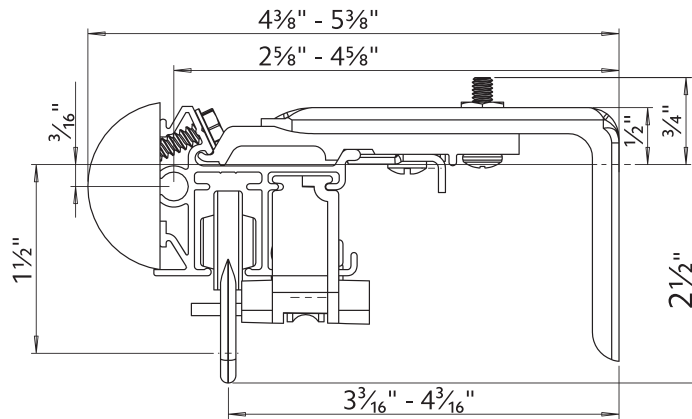

1 3/8" Wall Mount