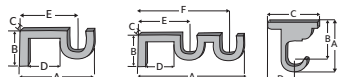

Use the measurement guide to the left to help determine the correct dimensions for your selected product.