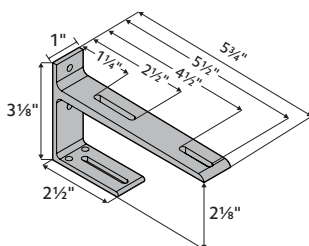

Dimensions

Depth: 5 3/4"
Height: 2 1/4"
Width: 1"

Quantity per Box

10 pieces per box

Product Number & Finish

71134110 Satin Brass

Double Bracket

Fits