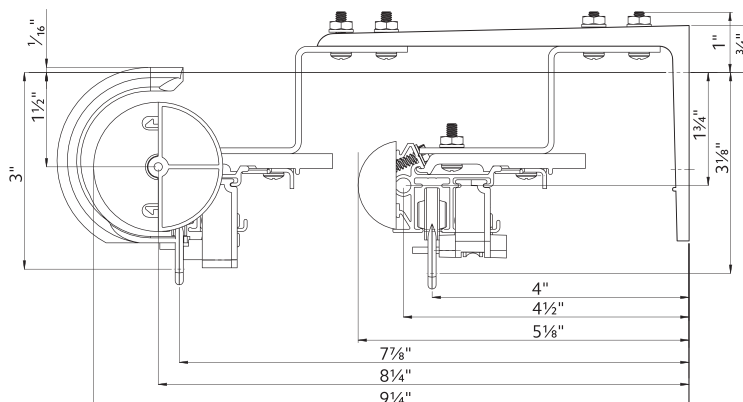

Double Wall Mount using parts:

To achieve this look, order Estate rod ceiling mounted. 94130xxx brackets are included with the rod. Then order one, item 71134110 double bracket in the quantity needed based on the bracket spacing drawing on page 40.