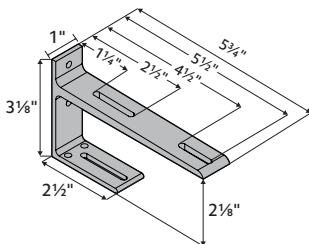

Fits	Dimensions	Quantity per Box
1 3/8" Estate™ Traverse Rods 2" Estate™ Traverse Rods	Depth: 5 3/4" Height: 3 1/8" Width: 1"	10 pieces per box
Product Number & Finish		
71132062	Antique Brass	71132110 Satin Brass
71132006	Black	71132012 Satin Nickel