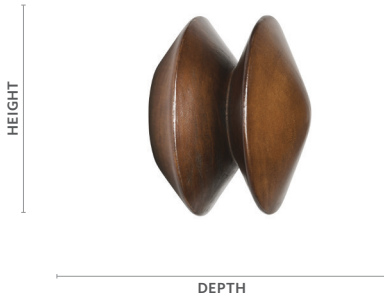

2" Finials & Endcaps

Miller

Fits		Dimensions		Quantity per Box
2" Wood Trends™ Poles 2" Estate™ Traverse Rods		Depth: 3½"	Height: 4½"	10 pieces per box
Width: 4½"				
Product Number & Finish				
46816059	Black	46816820	Estate Oak	46816835 Truffle
46816841	Coffee	46816083	Mahogany	46816025 White
46816825	Dark Chocolate	46816830	Marble	46816091 Unfinished

Sherwood