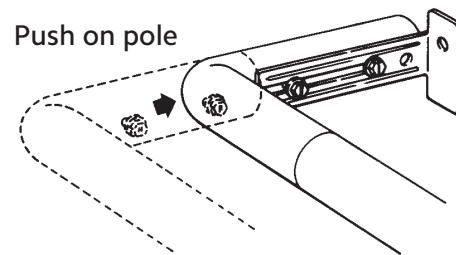

Wood Elbow Configuration