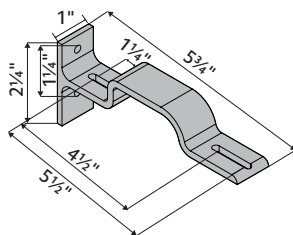

Double Bracket

Fits

1 3/8" Estate™ Traverse Rods
2" Estate™ Traverse Rods

Dimensions

Depth: 5 3/4"
Height: 2 1/4"
Width: 1"

Quantity per Box

10 pieces per box

Product Number & Finish

71134110 Satin Brass

Double Bracket