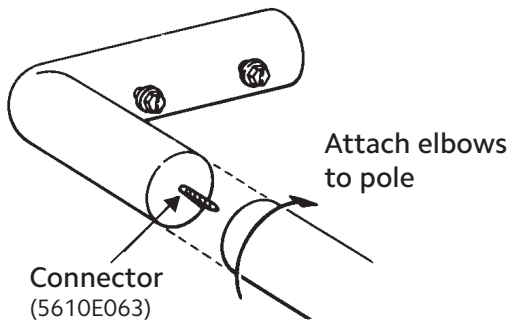

Ceiling Mount Traverse Rods					
1 3/8" Estate™	+0"	-3 5/8"	1/2"	+0"	-3 5/8"
2" Estate™	+0"	-3 5/8"	1/2"	+0"	-3 5/8"

Cutting & Splicing Wood Trends™ Poles

- Measure to desired length and carefully wrap area with an easy peel, blue painter's tape as not to damage the finish.
- Cut through the tape with sharp fine tooth saw. Cut slowly to reduce any chipping to the product finish.
- Drill a new finial pilot hole. Find rod center easily by drawing an X across the diameter of the pole using a 1/8" drill bit.
- Splice with pole connector. Always support the splice with a bracket.

Find rod center by marking X across diameter of pole.

Pole Connector
#5610E061

Wood Elbow Configuration

Learn more about all of our collections

Buckingham® Collection

exquisitely handcrafted
distinguished style
custom order