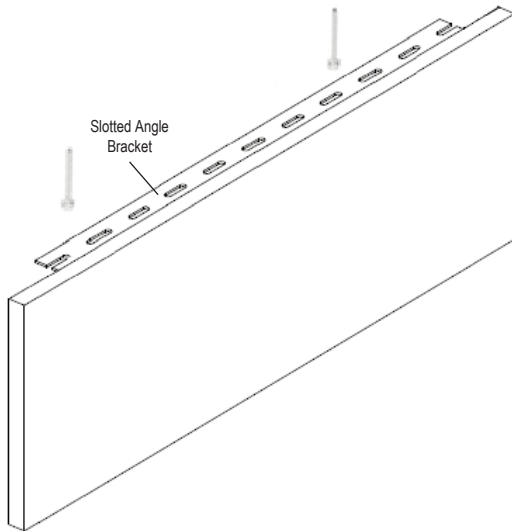

Inside Mount:

- Default no returns
- Optional returns available (see **Finished Dimension** for deduction details)
- Mounting depth requirement: 1-1/2" plus inside mount shade clearance.