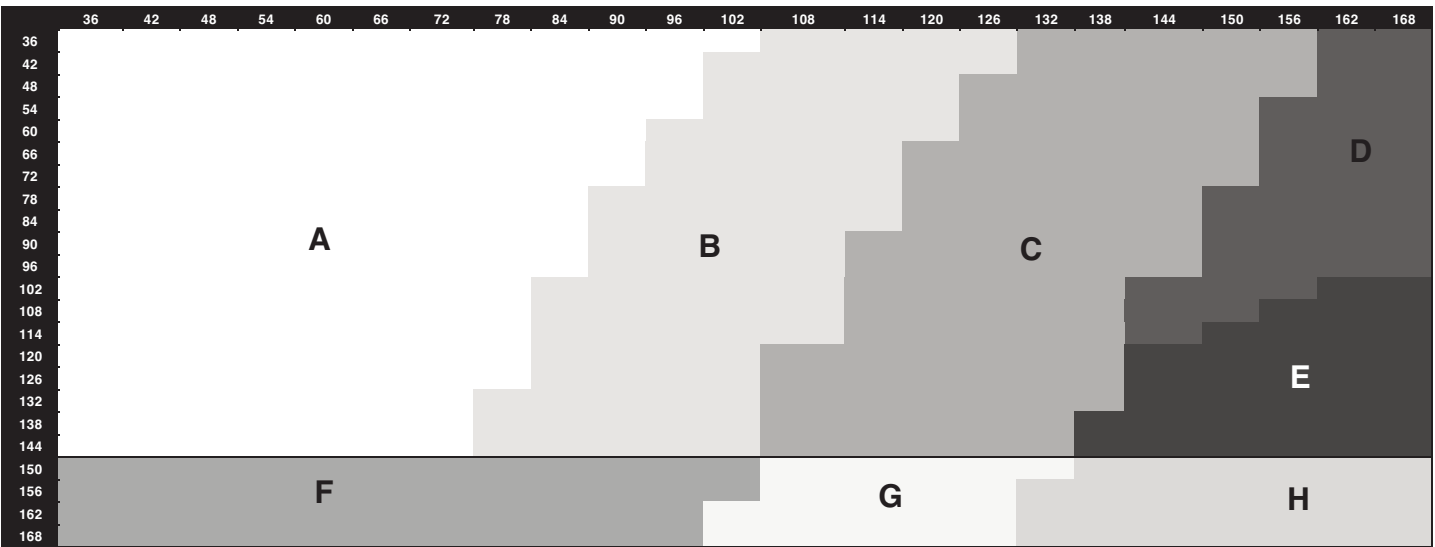

AUTOMATION TUBE & MOTOR CHARTS

Tables below provide the correlation between the motor and the tube size available under each fabric collection. For detail size specification, please refer to **Product Size Specification** section.

Motors	1-1/2" Tube	2" Tube	2-1/2" Tube	3-1/4" Tube
• Bliss™ 1.1 DC / Bliss™ 1.1 Li-Ion	Zone A	NA	NA	NA
• Bliss™ 2.0 DC / Bliss™ 2.0 Li-Ion	Zone A	Zone A & B	NA	NA
• Bliss™ 3.0 Li-Ion	NA	Zone A & B	Zone C	Zone D
• Sonesse® 28 WireFree™ DC / Li-Ion	Zone A	NA	NA	NA
• Sonesse® ULTRA 30 WireFree™ Li-Ion	Zone A	Zone A & B	NA	NA
• Sonesse® 40 WireFree™ RTS Li-Ion	NA	Zone A & B	Zone C	Zone D
• PowerWand 1.0 Li-Ion	Zone A	NA	NA	NA
• PowerWand 2.0 Li-Ion	Zone A	Zone A & B	NA	NA
• Sonesse® 30 RTS 24v DC	Zone A	Zone A & B	NA	NA
• Sonesse® 40 ZigBee AC	NA	Zone A & B	Zone C	Zone D
• Sonesse® 50 RTS / Sonesse® ULTRA 50 AC	NA	Zone A & B	Zone C	Zone D & E
• Bliss™ 10.0 AC	NA	Zone A & B	Zone C	Zone D & E

Tube & Motor Chart 7

- RS23 1% Nordic Screen Plus
- R01 1% Sheerweave 2500
- RS21 1% Sheerweave 2701
- P4901 1% Sheerweave 4901
- RS24 3% Nordic Screen Plus
- P2703 3% Sheerweave 2703**
- P4903 3% Sheerweave 4903
- P2000 5% Sheerweave 2000
- P4500 5% Sheerweave 4500
- R10 5% Sheerweave 5000
- R34 7% Sheerweave 5000
- R26 10% Sheerweave 5000
- RB4 Carrara Blackout
- R92 Flocke Blackout
- RB11 Rhone Blackout

Tube & Motor Chart 8

- RS7 1% S Screen
- RS2 3% Sheerweave 4400**
- RS15 4% S Screen
- R09 5% Sheerweave 4000