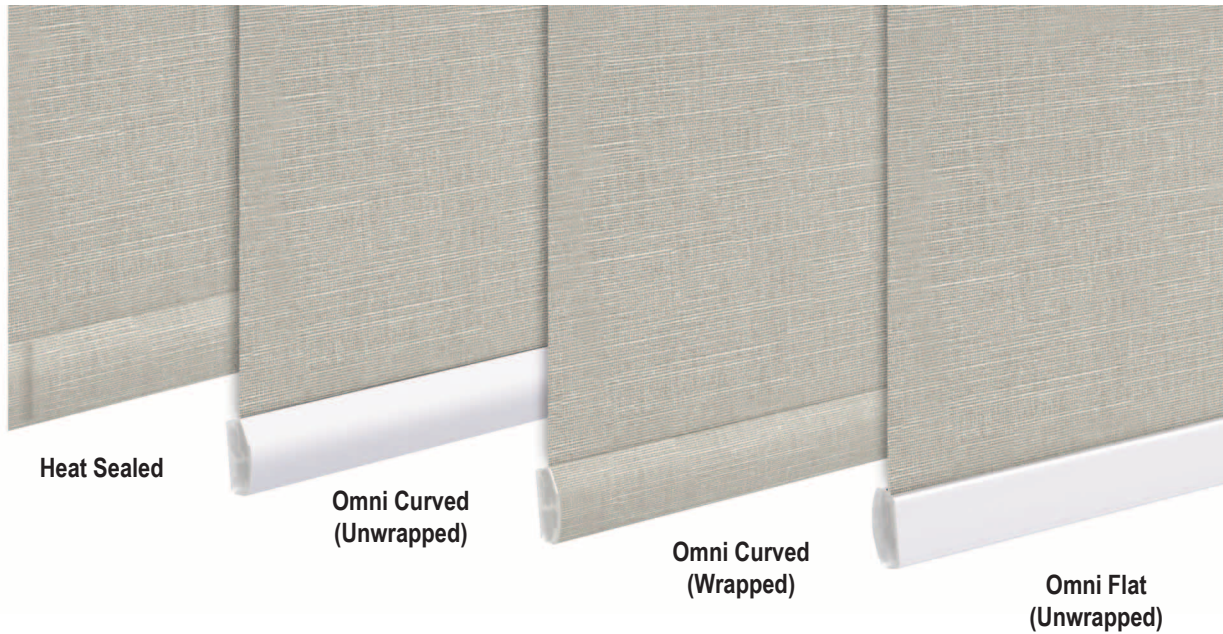

BOTTOMRAIL OPTIONS

Heat Sealed Aluminum (1-1/4")

Aluminum bar heat sealed into a hem pocket. Pocket edges are also sealed. Heat Seal Hem bar is highly recommended on bigger dimension and when shade is request to be made with railroaded material or heavier material to improve appearance of the shades; will help reduce waviness, twisting, cupping & curling.

Not available on all styles. Please refer to the Collection Information section.