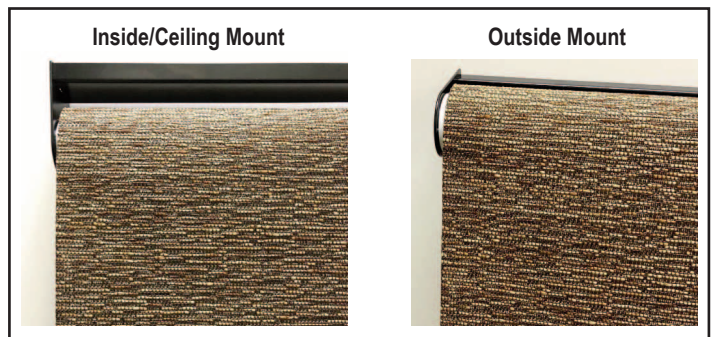

TouchLift

- Shade lowers manually by hand
- Shade slowly raises automatically with slight pull on the bottom hem
- Shade comes pre-assembled on a mounting bar/rail. The rail and mounting brackets are available in white or black.