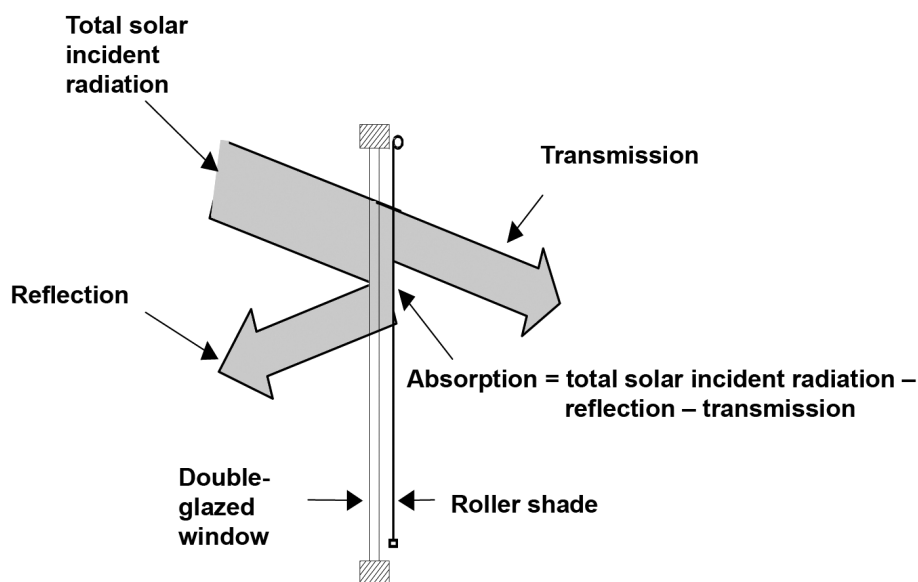

SOLAR OPTICAL INFORMATION

The following pages contain solar optical information by pattern and color, it is important to understand the numbers and how they work best to your advantage.

OPENNESS FACTOR (OF):

OF is a property that is often used to describe a screen material. The definition of OF is the percentage of the screen's surface area that is "open". The OF only describes one of the factors that regulates the amount of light passing through a roller shade.

The OF and color coating will together decide how open the (shade) material will become. Different material colors absorb light differently. For example, a dark colored car is hotter than a light colored car on a sunny summer day.

Sunlight that hits the shade surface is divided into three parts that together make 100 % of the incoming light. The picture below illustrates the phenomenon.

TRANSMISSION: One part of the light will pass through the shade, and that is the part of the light that comes into the room. *The lower the number, the better.*

The transmission value tells how much light passes through the fabric. The transmission is dependent on three factors;

- the openness factor of the fabric
- the color of the fabric
- the coating on the fabric.

REFLECTION: One part of the light will be reflected when it hits the shade. *The higher the number, the better.*

ABSORPTION: The rest of the light will be absorbed by the shade. *The lower the number, the better.*

UV PROTECTION (and Blackout Fabrics): The total solar incident radiation of wavelengths between 280 nm and 2500 nm is measured and optical values are reported. UV-light is included in these wavelengths. For those of our fabrics that are Blackout the transmission of light is 0 %. This signifies 100 % blocking of all sunlight, including UV-light. The UV-protection is 100 % for the fabric. In order to get complete blocking of the light the fabric has to be fitted so that no light is transmitted on the sides of the fabric. *The higher the number, the better.*