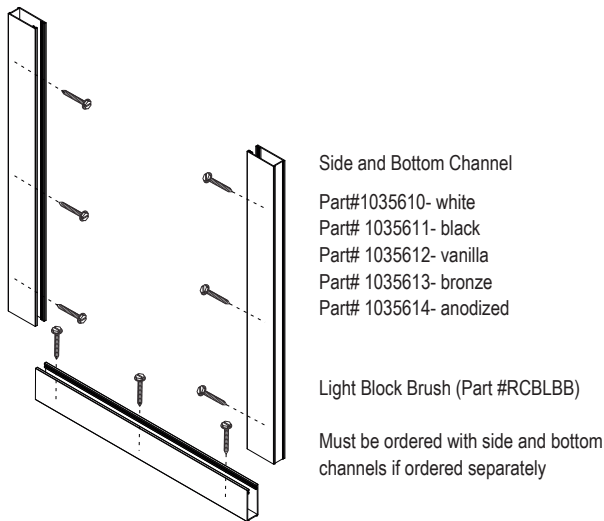

- No Reverse Roll

Available as IB mount and Ceiling (outside) mount only. Not meant for a flat (wall) mount application.

TOP TREATMENT – SIDE & BOTTOM CHANNELS

Side and Bottom Channels

Aluminum side and bottom channels prevent light leaks around the edges and bottom of shades. Ideal for room-darkening. Available in White, Vanilla, Bronze, Anodized and Black finishes. (Side channels feature light-blocking wool pile)