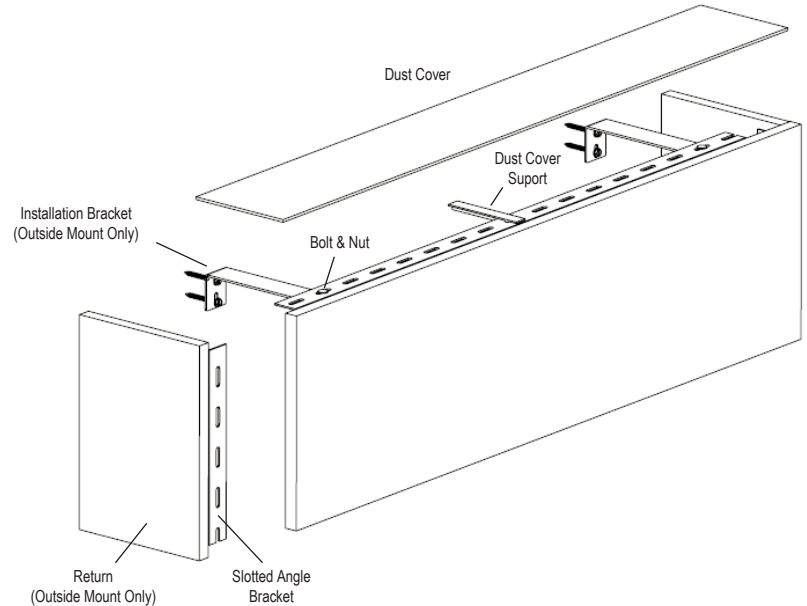

Outside Mount:

- Outside mount is defaulted to 4" return, with the option to override return lengths from 1-1/2" up to 6" in 1/2" increments.
- Dust cover only comes with outside mount cornice with 1-1/2", 4" & 6" returns.

Note: Dust cover only comes with cornice 1-1/2", 4" & 6" return.

Note:

- Custom returns can extend to 6" under outside mount and net mount. 2", 2-1/2", 3", 3-1/2", 4-1/2", 5", and 5-1/2" return sizes include a unique bracket that requires trimming on site.
- The valance return length measures from the front cornice to the end of the return. See image below for reference.
- Cornice thickness is approximate 5/8"