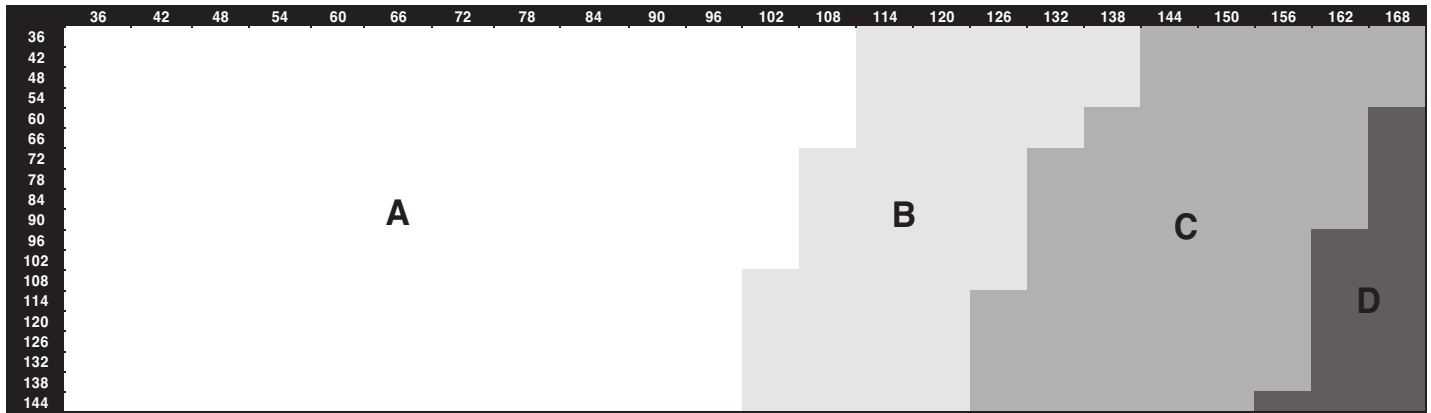

AUTOMATION TUBE & MOTOR CHARTS

Tables below provide the correlation between the motor and the tube size available under each fabric collection. For detail size specification, please refer to **Product Size Specification** section.

Motors	1-1/2" Tube	2" Tube	2-1/2" Tube	3-1/4" Tube
• Bliss™ 1.1 DC / Bliss™ 1.1 Li-Ion	Zone A	NA	NA	NA
• Bliss™ 2.0 DC / Bliss™ 2.0 Li-Ion	Zone A	Zone A & B	NA	NA
• Bliss™ 3.0 Li-Ion	NA	Zone A & B	Zone C	Zone D
• Sonesse® 28 WireFree™ DC / Li-Ion	Zone A	NA	NA	NA
• Sonesse® ULTRA 30 WireFree™ Li-Ion	Zone A	Zone A & B	NA	NA
• Sonesse® 40 WireFree™ RTS Li-Ion	NA	Zone A & B	Zone C	Zone D
• PowerWand 1.0 Li-Ion	Zone A	NA	NA	NA
• PowerWand 2.0 Li-Ion	Zone A	Zone A & B	NA	NA
• Sonesse® 30 RTS 24v DC	Zone A	Zone A & B	NA	NA
• Sonesse® 40 ZigBee AC	NA	Zone A & B	Zone C	Zone D
• Sonesse® 50 RTS / Sonesse® ULTRA 50 AC	NA	Zone A & B	Zone C	Zone D & E
• Bliss™ 10.0 AC	NA	Zone A & B	Zone C	Zone D & E

Tube & Motor Chart 1

- RD12 Lazul
- RD15 Poplar
- P7250 Sheerweave 7250R
- R79 Uptown
- R56 Linview
- RD17 Ripoli
- RD9 Tundra
- RD13 Vail

Tube & Motor Chart 2

- RD8 Brilliance
- RD11 Cordis
- RD21 Ranger
- RF35 Sorrento
- RD6 Carrara
- RD2 Drizzle
- P7450 Sheerweave 7450
- R48 World Textures 1
- RD7 Claudio
- RF32 Hayworth