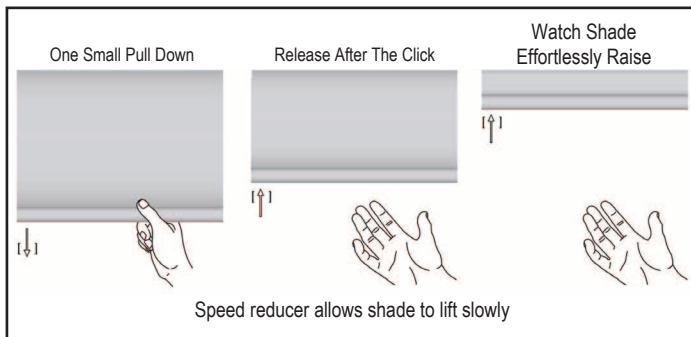

TouchLift

- Shade lowers manually by hand
- Shade slowly raises automatically with slight pull on the bottom hem
- Shade comes pre-assembled on a mounting bar/rail. The rail and mounting brackets are available in white or black.