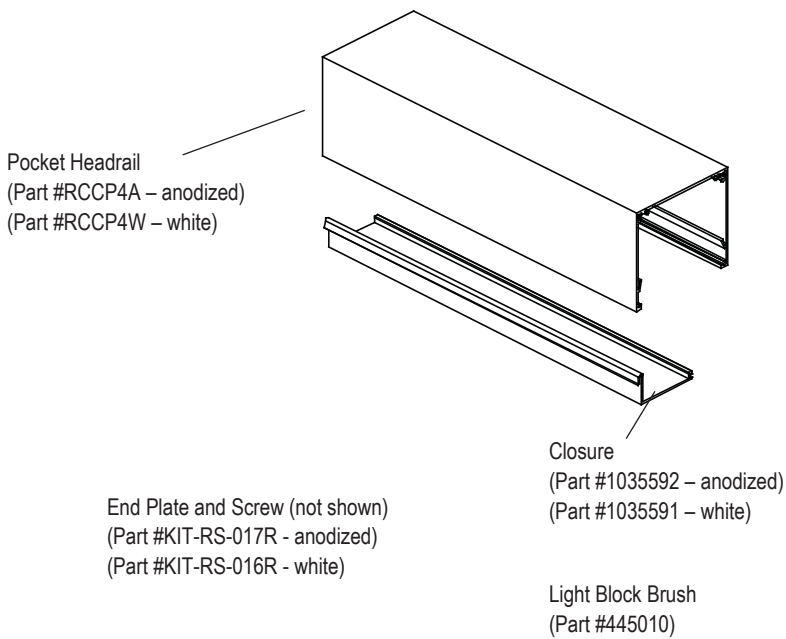

TOP TREATMENT – POCKET HEADRAIL

Pocket Headrail

The aluminum pocket headrail (4-1/8" high x 4-1/2" deep) with closure and end plates conceals and protects the shade mechanism. Available in white and anodized aluminum finishes.

- No Reverse Roll

Available as IB mount and Ceiling (outside) mount only. Not meant for a flat (wall) mount application.