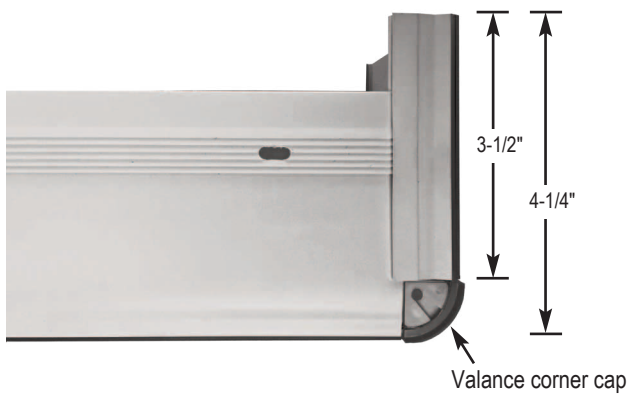

TOP TREATMENT – DELUXE VALANCE

Optional Deluxe Valance has clear edge groovers to hold the coordinating fabric in place. Can be ordered with shade or as a stand alone valance.

- Minimum width: 12"
- Maximum width: 144"
- Height: 3-5/8"

Inside Mount:

- Default no returns
- Optional returns available (see **Finished Dimension** for deduction details)

Outside Mount:

- Default return length 3-1/2"
- Minimum return depth 1 1/2" to 6" with 1/2" intervals

Continuous Valance

When Deluxe Valance is ordered as continuous valance with the shade, Valance NET Width must be provided.

Note: When ordering returns, valance corner cap adds 3/4" to the valance return depth.

Deluxe Valance Insert fabric will run the same direction as the shade fabric. If the Deluxe Valance ordered width exceeds the **roll width - 8"**, the valance will have a center seam.