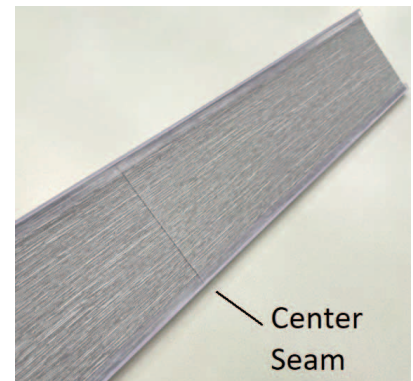

Note: Finished dimensions varied when ordered with shade and when ordered as a standalone top treatment. See Finished Dimension section for details.