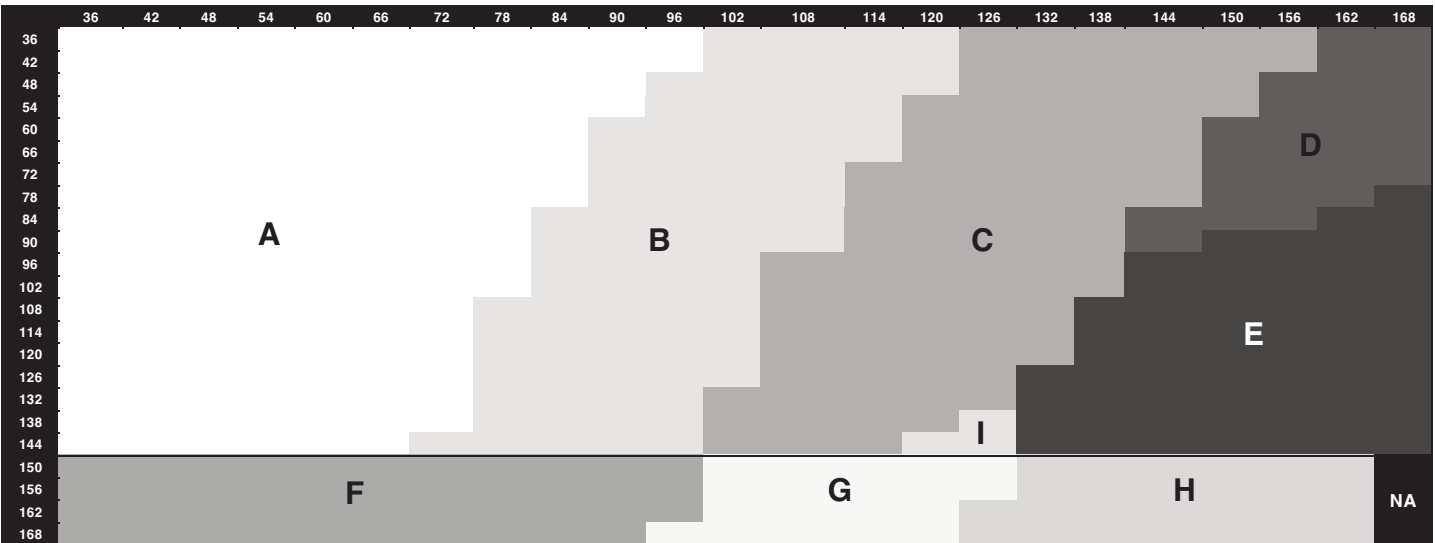

Note: Underlined Collections can go upto 168" in width when shade is ordered with no top treatment and automated with Bliss™ 3.0 Li-Ion, Sonesse® 40 WireFree™ RTS Li-Ion, Sonesse® 40 ZigBee AC, Sonesse® 50 RTS or Sonesse® ULTRA 50 AC motor.