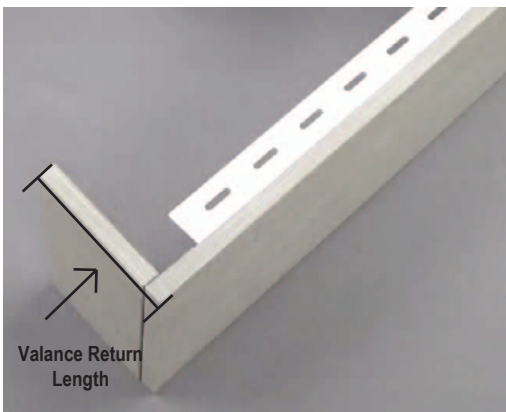

Continuous Valance

When Fabric Cornice is ordered as continuous valance with the shade, valance NET Width must be provided.

Note: Finished dimensions varied when ordered with shade and when ordered as a standalone top treatment. See Finished Dimension section for details.