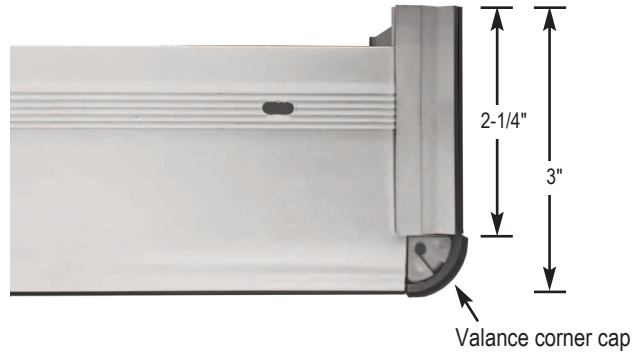

TOP TREATMENT – DELUXE VALANCE

Optional Deluxe Valance has clear edge groovers to hold the coordinating fabric in place. Can be ordered with shade or as a stand alone valance.

- Minimum width: 12"
- Maximum width: 144"
- Height: 3-5/8"

Inside Mount:

- Default no returns
- Optional returns available (see **Finished Dimension** for deduction details)

Outside Mount:

- Default return length 3-1/2"
- Minimum return depth 1 1/2" to 6" with 1/2" intervals

Continuous Valance

When Deluxe Valance is ordered as continuous valance with the shade, Valance NET Width must be provided.

Note: When ordering returns, valance corner cap adds 3/4" to the valance return depth.

Deluxe Valance Insert fabric will run the same direction as the shade fabric. If the Deluxe Valance ordered width exceeds the **roll width - 8"**, the valance will have a center seam.