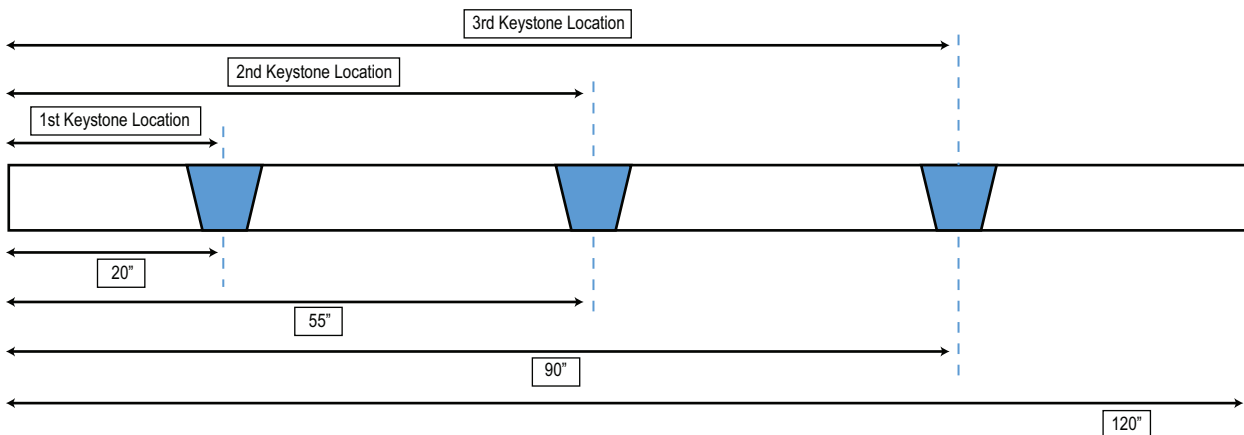

Example:

Cornice Total Width: 120"

1st Keystone (Splice) Location: 20"

2nd Keystone (Splice) Location: 55"

3rd Keystone (Splice) Location: 90"

- All spliced locations should measure from the left edge of the entire cornice to the center of the keystone(s).