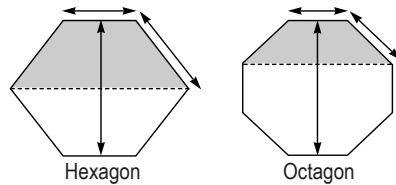

HEXAGON & OCTAGON (TEMPLATE REQUIRED)

SIZE STANDARDS	
	All Fabrics*
Min. Width	8"
Max. Width	30"
Min. Height	8"
Max. Height	30"

*Not available with 2" Hybrid Pleat

- Minimum width and minimum height – 8"
- Maximum width and maximum height – 30"

Non-operable ONLY