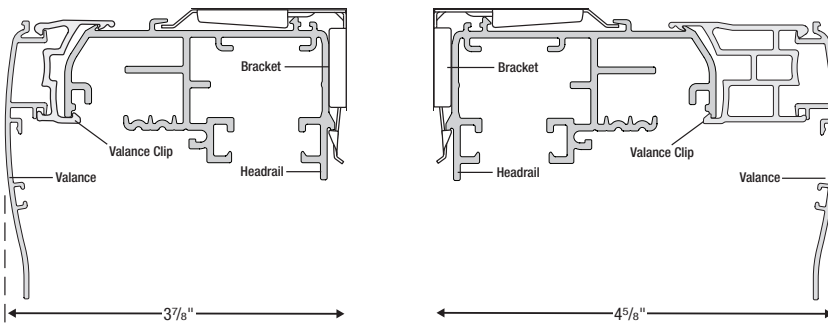

Top Rail Dimensions

VERTICAL APPLICATION – SIZE STANDARDS					
	Cellular		Beginnings	2" Hybrid Pleat	1-1/4" Single Cell
	Large Single Cell Semi-Opaque	Large Single Cell Blackout	Large Single Cell Semi-Opaque	Semi-Opaque & Blackout	Semi-Opaque & Blackout
Min. Width	12"	12"	12"	12"	12"
Max. Width Side & Center Stack	168"	168"	120"	120"	120"
Max. Width Split Stack	336"	336"	240"	240"	240"
Max. Width Two Fabric Combo	168"	168"	120"	N/A	120"
Min. Height	24"	24"	24"	24"	24"
Max. Height	120"	120"	120"	120"	120"
Max Sq. ft. Side & Center Stack	120/panel	120/panel	100/ panel	100/ panel	100/ panel
Max Sq. ft. Split Stack	120/panel	120/panel	100/ panel	100/ panel	100/ panel
Max Sq. ft. Two Fabric Combo	120/panel	120/panel	100/ panel	100/ panel	100/ panel

NOTE: Vertical Application **not available** with Small Single or Double Cell Cellular fabrics or Subdue Blackout

NOTE: Stack is 6-1/2" space per side when fully opened, regardless of shade

NOTE: The Vertical Application headrail color is Aspen White (785)

- Split stack up to 336"
- Two Fabric Combo Shade:
  - Not available for Hybrid Pleat
  - Hardware color follows the fabric that stacks on the left
  - CANNOT combine two different pleat sizes
  - Max width use the smaller of the two fabrics

Standard Valance Returns

3/4" Pleat	3-1/4"
1-1/4" Pleat	4"
Hybrid Fabric	4-3/8"