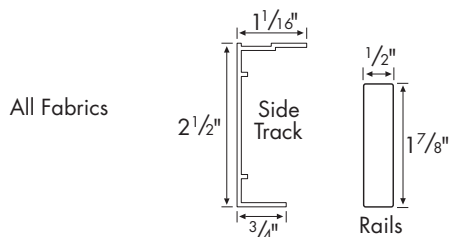

CLASSIC SKYLIGHT – SIZE STANDARDS	
	Cellular
	All Fabrics
Min. Width	18"
Max. Width	60"
Min. Height	12"
Max. Height	72"
Max Area (sq. ft.)	25

NOTE: Classic Skylight is **not available** with 2" Hybrid Pleat or 1-1/4" Pleat Fabrics

NOTE: Shades over 36" wide require support cords.
Rail stiffener is required when shade is over 42" wide.

CLASSIC SKYLIGHT SIDE STACK – SIZE STANDARDS	
	Cellular
	All Fabrics
Min. Width	12"
Max. Width	72"
Min. Height	18"
Max. Height	60"
Max Area (sq. ft.)	25

NOTE: Classic Skylight is **not available** with 2" Hybrid Pleat or 1-1/4" Pleat Fabrics

FINISHED DIMENSIONS

Adjustments are taken from ordered dimensions.

Inside (IB) Mount	
Headrail unit	- 3/16"
Shade height	ordered height
Fabric width	- 3/4"
Outside (OB) Mount	
Headrail unit	+ 3/4"
Shade height	ordered height
Fabric width	ordered width

NOTE: Measurements may vary ± 1/8"

NOTE: All finished dimensions include side tracks.

MOUNTING REQUIREMENTS

Use a metal tape measure for all measurements.

Inside (IB) Mount	
Minimum mounting depth IB:	1-1/4"
Minimum mounting depth, flush mount:	2-1/2"
Outside (OB) Mount	
Minimum flat vertical surface	1"