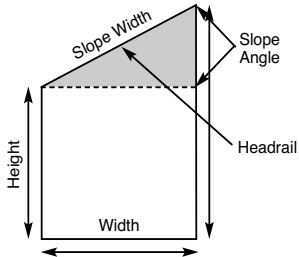

ANGLE CUTS (TEMPLATE REQUIRED)

ANGLED TOP (TEMPLATE REQUIRED)

- Shaded area represents the non-movable area of the shade. The fabric will stack below the dotted line.
- Cordlock must always be at the lower end of the headrail

Operable Angle Top	SoftStyle Semi-Opaque Fabrics	SoftStyle Blackout Fabrics	SoftStyle Double Cell Fabrics
Minimum Height (L/R)	12"	12"	12"
Maximum Height	84"	72"	84"
Maximum Area (sq ft)	35	35	30
MINIMUM SLOPE WIDTH			
0 - 30 Angle	12	12	12
MAXIMUM SLOPE WIDTH			
0 - 30 Angle	60"	60"	60"

Non-Operable Angle Top	SoftStyle Semi-Opaque Fabrics	SoftStyle Blackout Fabrics	SoftStyle Double Cell Fabrics
Minimum Height (L/R)	3"	3"	3"
Maximum Height	84"	72"	84"
Maximum Area (sq ft)	35	35	30
MINIMUM SLOPE WIDTH			
0 - 30 Angle	12	12	12
MAXIMUM SLOPE WIDTH			
0 - 30 Angle	60"	60"	60"

NOTE: Angle Top is **not available** with 2" Hybrid Pleat or 1-1/4" Fabrics