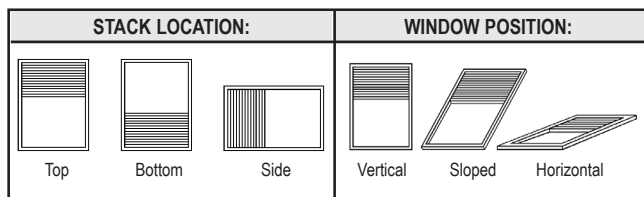

- Hardware color: Aspen White (785)
- Manually operated with handle
- Ends of headrail, moving rail and anchor rail are enclosed by side tracks
- Features 2-cell fabric gasket attached to headrail; eliminates light leakage when shade is closed
- 5' adjustable extension pole – extends to 10'