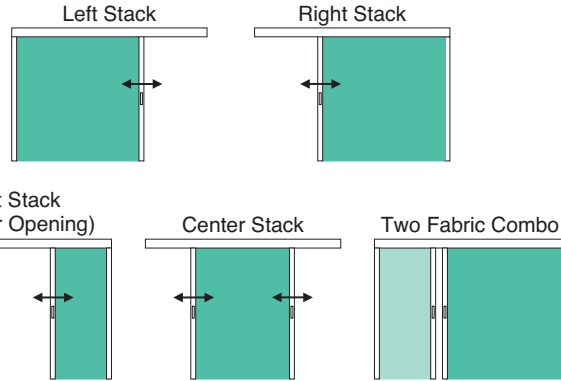

VERTICAL APPLICATION CONFIGURATION SPECIFICATIONS

NOTE: Use metal tape measure for all measurements. Measures to 1/8 inch.

- Fits rectangular window and door openings
- Opens and closes from side to side; ideal for sliding glass doors & French doors
- Five fabric stacking options:
  1) left stack
  2) right stack
  3) split stack (center opening)
  4) center stack
  5) two fabric combo