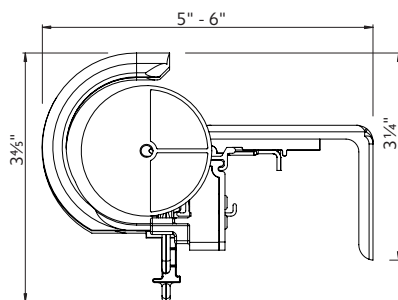

Estate™ Traverse Rod System

2" Estate™ Assembled Set

TRACK STYLE

DIMENSIONS FOR 83601

DIMENSIONS FOR 93601

Track Overview

- Assembled sets includes all necessary components
- Most versatile cord draw track
- Heavy duty, ball bearing pulleys
- Heavy duty, wheeled (Ripplefold™) or ball bearing (pleated) carriers
- Wall or ceiling mount available
- Multiple draw options available
- Briza™ Motorization available

Available Colors

*93601 available only in anodized and bronze.

White

Anodized

Bronze

Black

Specifications

PROFILE	DESCRIPTION	HEADING STYLE	MOUNT	DRAW	MAX. TRACK SET LENGTH (FT.)	MAX. FABRIC WEIGHT (LBS.)	LBS. PER FT.
	93601 2" Estate™ for Rounded Fascias	Pleated, Ripplefold™	Ceiling, Wall	One-Way	16	64	4
				Two-Way	16	64	4
	83601 2" Estate™ for Chroma Fascias	Pleated, Ripplefold™	Ceiling, Wall	One-Way	16	64	4
				Two-Way	16	64	4

Installation for Standard Mount

Install according to instructions.

2" WALL MOUNT

2" CEILING MOUNT

SUPPORT SPACING

Two brackets at each end 24" apart, 48" intervals over the remainder of track. Spacing may need to be shortened for heavier draperies.

Installation for Double Mount

2" DOUBLE MOUNT

2" DOUBLE STAGGERED MOUNT

2" DOUBLE MOUNT WITH SUPERFINE™

2" & 1 3/8" DOUBLE STAGGERED MOUNT

2" & 1 3/8" DOUBLE MOUNT

SUPPORT SPACING

Two brackets at each end 24" apart, 48" intervals over the remainder of track. Spacing may need to be shortened for heavier draperies.