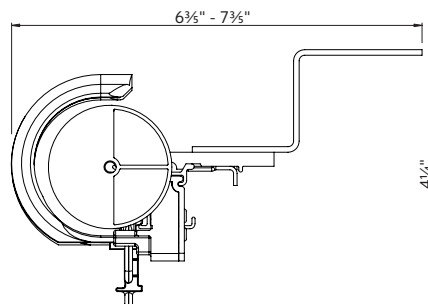

Estate™ Traverse Rod System

2" Estate™ Assembled Set

TRACK STYLE

DIMENSIONS FOR 83601

DIMENSIONS FOR 93601

Track Overview

- Assembled sets includes all necessary components
- Most versatile cord draw track
- Heavy duty, ball bearing pulleys
- Heavy duty, wheeled (Ripplefold™) or ball bearing (pleated) carriers
- Wall or ceiling mount available
- Multiple draw options available
- Briza™ Motorization available

Available Colors

*93601 available only in anodized and bronze.

White

Anodized

Bronze

Black

Specifications

PROFILE	DESCRIPTION	HEADING STYLE	MOUNT	DRAW	MAX. TRACK SET LENGTH (FT.)	MAX. FABRIC WEIGHT (LBS.)	LBS. PER FT.
	93601 2" Estate™ for Rounded Fascias	Pleated, Ripplefold™	Ceiling, Wall	One-Way	16	64	4
				Two-Way	16	64	4
	83601 2" Estate™ for Chroma Fascias	Pleated, Ripplefold™	Ceiling, Wall	One-Way	16	64	4
				Two-Way	16	64	4

Installation for Standard Mount

Install according to instructions.

2" WALL MOUNT

2" CEILING MOUNT

SUPPORT SPACING

Two brackets at each end 24" apart, 48" intervals over the remainder of track. Spacing may need to be shortened for heavier draperies.