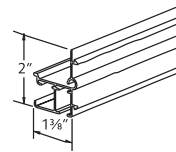

Estate™ Traverse Rod System

2" Estate™ Assembled Set

TRACK STYLE

DIMENSIONS FOR 83601

DIMENSIONS FOR 93601

Track Overview

- Assembled sets includes all necessary components
- Most versatile cord draw track
- Heavy duty, ball bearing pulleys
- Heavy duty, wheeled (Ripplefold™) or ball bearing (pleated) carriers
- Wall or ceiling mount available
- Multiple draw options available
- Briza™ Motorization available

Available Colors

*93601 available only in anodized and bronze.

White

Anodized

Bronze

Black

Specifications

PROFILE	DESCRIPTION	HEADING STYLE	MOUNT	DRAW	MAX. TRACK SET LENGTH (FT.)	MAX. FABRIC WEIGHT (LBS.)	LBS. PER FT.
	93601 2" Estate™ for Rounded Fascias	Pleated, Ripplefold™	Ceiling, Wall	One-Way	16	64	4
				Two-Way	16	64	4
	83601 2" Estate™ for Chroma Fascias	Pleated, Ripplefold™	Ceiling, Wall	One-Way	16	64	4
				Two-Way	16	64	4