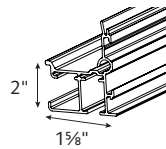

Estate™ Traverse Rod System

2" Estate™ Assembled Set

TRACK STYLE

DIMENSIONS FOR 83601

DIMENSIONS FOR 93601

Track Overview

- Assembled sets includes all necessary components
- Most versatile cord draw track
- Heavy duty, ball bearing pulleys
- Heavy duty, wheeled (Ripplefold™) or ball bearing (pleated) carriers
- Wall or ceiling mount available
- Multiple draw options available
- Briza™ Motorization available

Available Colors

*93601 available only in anodized and bronze.

White

Anodized

Bronze

Black

Specifications

PROFILE	DESCRIPTION	HEADING STYLE	MOUNT	DRAW	MAX. TRACK SET LENGTH (FT.)	MAX. FABRIC WEIGHT (LBS.)	LBS. PER FT.
	93601 2" Estate™ for Rounded Fascias	Pleated, Ripplefold™	Ceiling, Wall	One-Way	16	64	4
				Two-Way	16	64	4
	83601 2" Estate™ for Chroma Fascias	Pleated, Ripplefold™	Ceiling, Wall	One-Way	16	64	4
				Two-Way	16	64	4