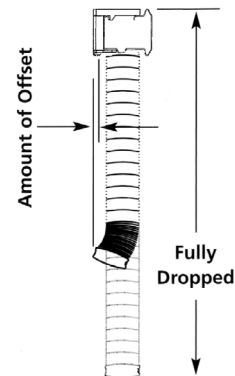

Blind Height	2" Blinds (approx)
36"	4-1/2"
48"	4-3/4"
60"	5"
72"	5-1/4"
84"	5-1/2"
96"	5-3/4"
108"	6"
120"	6-1/4"
126"	6-1/2"

For Lift & Lock add an additional 3/4" to the total.

CORD AND LADDER

- Color coordinated with slats
- Standard lift cord lengths are 40% of the blind height as required by child safety standards. Customized lengths are available upon request. Minimum lift cord length is 6". For blinds under 15" in height, a lift cord length override to at least 6" must be requested.
- Lift cord features a color-coordinated cord connector that separates under pressure. It easily snaps together again.

MOUNTING REQUIREMENTS

	Inside (IB) Mount		Outside (OB) Mount
	Minimum Required Depth	Minimum Required Depth Flush Mount	Minimum Required Mounting Surface
Value/Basic 1"	7/8"	1-1/4"	5/8"
Deluxe 1"	7/8"	1-3/4"	5/8"
Macro 2"	1-1/8"	3-3/8"	1-3/4"

Center Support Brackets – All Blinds	
Width	# of Brackets
48" - 84"	1
84-1/8" - 120"	2

LADDER PLACEMENT

The following charts show the number of ladders based on blind width.

1" Blinds	
Finished Width	# of Ladders
Up to 36"	2
36-1/8" to 60"	3
60-1/8" to 84"	4
84-1/8" to 108"	5
108-1/8" to 120"	6

2" Blinds	
Finished Width	# of Ladders
Up to 46-1/2"	2
46-5/8" to 80-1/2"	3
80-5/8" to 114-1/2"	4
114-5/8" to 120"	5

DELUXE 1" BLIND OFFSET STACKING

Length of Offset	Amount of Offset
12"	1/4"
24"	7/16"
36"	9/16"
48"	11/16"
60"	3/4"
72"	13/16"
84"	13/16"
96"	7/8"
108"	7/8"
120"	7/8"