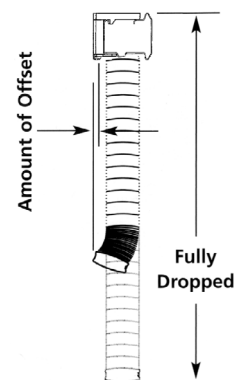

Blind Height	2" Blinds (approx)
36"	4-1/2"
48"	4-3/4"
60"	5"
72"	5-1/4"
84"	5-1/2"
96"	5-3/4"
108"	6"
120"	6-1/4"
126"	6-1/2"

For Lift & Lock add an additional 3/4" to the total.

CORD AND LADDER

- Color coordinated with slats
- Standard lift cord lengths are 40% of the blind height as required by child safety standards. Customized lengths are available upon request. Minimum lift cord length is 6". For blinds under 15" in height, a lift cord length override to at least 6" must be requested.
- Lift cord features a color-coordinated cord connector that separates under pressure. It easily snaps together again.

MOUNTING REQUIREMENTS

	Inside (IB) Mount		Outside (OB) Mount
	Minimum Required Depth	Minimum Required Depth Flush Mount	Minimum Required Mounting Surface
Value/Basic 1"	7/8"	1-1/4"	5/8"
Deluxe 1"	7/8"	1-3/4"	5/8"
Macro 2"	1-1/8"	3-3/8"	1-3/4"

Center Support Brackets – All Blinds

Width	# of Brackets
48" - 84"	1
84-1/8" - 120"	2

LADDER PLACEMENT

The following charts show the number of ladders based on blind width.

1" Blinds	
Finished Width	# of Ladders
Up to 36"	2
36-1/8" to 60"	3
60-1/8" to 84"	4
84-1/8" to 108"	5
108-1/8" to 120"	6

2" Blinds	
Finished Width	# of Ladders
Up to 46-1/2"	2
46-5/8" to 80-1/2"	3
80-5/8" to 114-1/2"	4
114-5/8" to 120"	5

DELUXE 1" BLIND OFFSET STACKING

Length of Offset	Amount of Offset
12"	1/4"
24"	7/16"
36"	9/16"
48"	11/16"
60"	3/4"
72"	13/16"
84"	13/16"
96"	7/8"
108"	7/8"
120"	7/8"