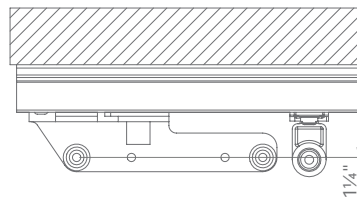

Architrac[®] Cord Draw System

Series 93001 Assembled Set

TRACK STYLE

DIMENSIONS

Track Overview

- Assembled set includes all necessary components
- Low profile track (5/8")
- Self lubricating end pulleys
- Front loading carriers for easy installation
- Can be curved or bent
- Wall or ceiling mount available

Available Colors

White

Specifications

PROFILE	DESCRIPTION	MATERIAL	HEADING STYLE	MOUNT	DRAW	MAX. TRACK SET LENGTH (FT.)	MAX. FABRIC WEIGHT (LBS.)		LBS. PER FT.	
	93001 Cord Draw can be angular bent using 12" radius or circular curved	Extruded of 0.050" 6063T5 aluminum alloy etched and anodized.	Pleated, Ripplefold™	Ceiling, Wall, Recessed	One-Way Two-Way	-	1/2" Pulley	lbs. per ft.	3/4" Pulley	lbs. per ft.
						16	32	2	32	2
						32	32	1	64	2

Maximum track lengths and maximum fabric weights do not apply to curved tracks. Send complete specifications to customer service for feasibility.

Installation

Install according to instructions.

WALL MOUNT

CEILING MOUNT

SUPPORT SPACING

Two brackets at each end 24" apart, 48" intervals over the remainder of track. Spacing may need to be shortened for heavier draperies.

Bend Styles

All bends must include returns except corner with 90° bend.