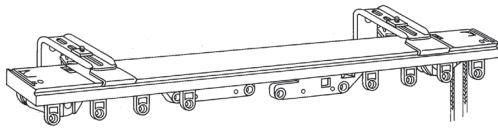

Architrac[®] Cord Draw System

Series 93001 Assembled Set

TRACK STYLE

DIMENSIONS

Track Overview

- Assembled set includes all necessary components
- Low profile track (5/8")
- Self lubricating end pulleys
- Front loading carriers for easy installation
- Can be curved or bent
- Wall or ceiling mount available

Available Colors

White

Specifications

PROFILE	DESCRIPTION	MATERIAL	HEADING STYLE	MOUNT	DRAW	MAX. TRACK SET LENGTH (FT.)	MAX. FABRIC WEIGHT (LBS.)		LBS. PER FT.	
	93001 Cord Draw can be angular bent using 12" radius or circular curved	Extruded of 0.050" 6063T5 aluminum alloy etched and anodized.	Pleated, Ripplefold™	Ceiling, Wall, Recessed	One-Way Two-Way	-	1/2" Pulley	lbs. per ft.	3/4" Pulley	lbs. per ft.
						16	32	2	32	2
						32	32	1	64	2

Maximum track lengths and maximum fabric weights do not apply to curved tracks. Send complete specifications to customer service for feasibility.

Installation

Install according to instructions.

WALL MOUNT