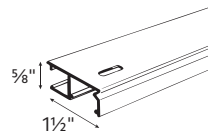

Architrac[®] Cord Draw System

Series 93001 Assembled Set

TRACK STYLE

DIMENSIONS

Track Overview

- Assembled set includes all necessary components
- Low profile track (5/8")
- Self lubricating end pulleys
- Front loading carriers for easy installation
- Can be curved or bent
- Wall or ceiling mount available

Available Colors

White

Specifications

PROFILE	DESCRIPTION	MATERIAL	HEADING STYLE	MOUNT	DRAW	MAX. TRACK SET LENGTH (FT.)	MAX. FABRIC WEIGHT (LBS.)		LBS. PER FT.	
	93001 Cord Draw can be angular bent using 12" radius or circular curved	Extruded of 0.050" 6063T5 aluminum alloy etched and anodized.	Pleated, Ripplefold™	Ceiling, Wall, Recessed	One-Way Two-Way	-	1/2" Pulley	lbs. per ft.	3/4" Pulley	lbs. per ft.
						16	32	2	32	2
						32	32	1	64	2

Maximum track lengths and maximum fabric weights do not apply to curved tracks. Send complete specifications to customer service for feasibility.

Installation

Install according to instructions.

WALL MOUNT