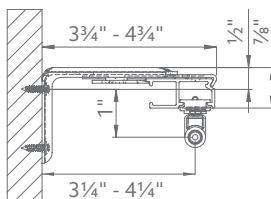

Architrac[®] Cord Draw System

Series 93001 Assembled Set

TRACK STYLE

DIMENSIONS

Track Overview

- Assembled set includes all necessary components
- Low profile track (5/8")
- Self lubricating end pulleys
- Front loading carriers for easy installation
- Can be curved or bent
- Wall or ceiling mount available

Available Colors

White

Specifications

PROFILE	DESCRIPTION	MATERIAL	HEADING STYLE	MOUNT	DRAW	MAX. TRACK SET LENGTH (FT.)	MAX. FABRIC WEIGHT (LBS.)		LBS. PER FT.	
	93001 Cord Draw can be angular bent using 12" radius or circular curved	Extruded of 0.050" 6063T5 aluminum alloy etched and anodized.	Pleated, Ripplefold™	Ceiling, Wall, Recessed	One-Way Two-Way	-	1/2" Pulley	lbs. per ft.	3/4" Pulley	lbs. per ft.
						16	32	2	32	2
						32	32	1	64	2

Maximum track lengths and maximum fabric weights do not apply to curved tracks. Send complete specifications to customer service for feasibility.

Installation

Install according to instructions.

WALL MOUNT