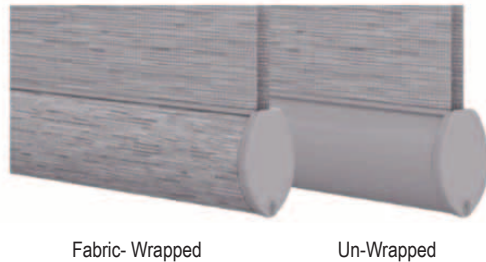

BOTTOMRAIL

- Fabric-wrapped bottomrail is a standard feature (non-wrapped bottomrail is optional)
- Available in Matte Colors: White, Vanilla, Bronze, Black and Gray

---

PRIVACY LIGHT BLOCK

Privacy Light Block

- Available in 5 colors: White, Vanilla, Bronze, Black and Gray
- Inside Mount Only
- Surcharge applies; refer to price grids section