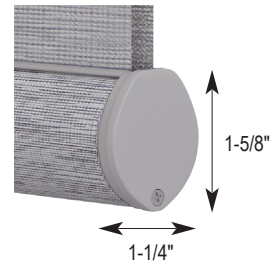

BOTTOMRAIL

- Fabric-wrapped bottomrail is a standard feature (non-wrapped bottomrail is optional)
- Available in Matte Colors: White, Vanilla, Bronze, Black and Gray

---

PRIVACY LIGHT BLOCK

Privacy Light Block

- Available in 5 colors: White, Vanilla, Bronze, Black and Gray
- Inside Mount Only
- Surcharge applies; refer to price grids section