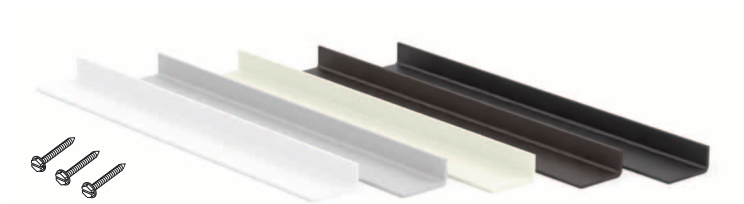

MAGNETIC HOLD DOWN BRACKET

- Available with all control systems
- Outside Mount Only
- Magnet will be pre-assembled onto the bottom rail