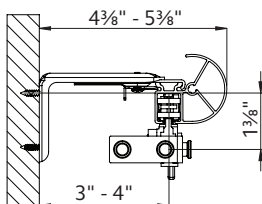

K-Rail Baton Draw System

K-Rail Assembled Set

TRACK STYLE

DIMENSIONS

Track Overview

- Assembled set includes all necessary components
- Versatile baton draw track adds a decorative element allowing for color coordination
- Compatible with every 1 3/8" finial
- Color coordinated to match with any finish
- Heavy duty, wheeled Ripplefold™ or ball bearing pleated carriers
- Wall or ceiling mount available
- Fiberglass, steel or PVC baton attached to the lead master carrier is recommended for traversing the draperies.

Available Colors

White

Anodized

Bronze

Black

Specifications

PROFILE	DESCRIPTION	MATERIAL	HEADING STYLE	MOUNT	DRAW	MAX. TRACK SET LENGTH (FT.)	MAX. FABRIC WEIGHT (LBS.)	LBS. PER FT.
	84003 1 3/8" K-Rail Hand/Baton Draw	Extruded of 0.050" 6063T5 aluminum alloy etched and anodized.	Pleated, Ripplefold™	Ceiling, Wall,	One-Way	20	80	4
					Two-Way	40	160	4

Installation

Install according to instructions.

WALL MOUNT

CEILING MOUNT

SUPPORT SPACING

Two brackets at each end 24" apart, 48" intervals over the remainder of track. Spacing may need to be shortened for heavier draperies.