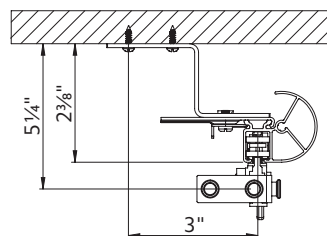

K-Rail Baton Draw System

K-Rail Assembled Set

TRACK STYLE

DIMENSIONS

Track Overview

- Assembled set includes all necessary components
- Versatile baton draw track adds a decorative element allowing for color coordination
- Compatible with every 1 3/8" finial
- Color coordinated to match with any finish
- Heavy duty, wheeled Ripplefold™ or ball bearing pleated carriers
- Wall or ceiling mount available
- Fiberglass, steel or PVC baton attached to the lead master carrier is recommended for traversing the draperies.

Available Colors

White

Anodized

Bronze

Black

Specifications

PROFILE	DESCRIPTION	MATERIAL	HEADING STYLE	MOUNT	DRAW	MAX. TRACK SET LENGTH (FT.)	MAX. FABRIC WEIGHT (LBS.)	LBS. PER FT.
	84003 1 3/8" K-Rail Hand/Baton Draw	Extruded of 0.050" 6063T5 aluminum alloy etched and anodized.	Pleated, Ripplefold™	Ceiling, Wall,	One-Way	20	80	4
					Two-Way	40	160	4

Installation

Install according to instructions.

WALL MOUNT

CEILING MOUNT

SUPPORT SPACING

Two brackets at each end 24" apart, 48" intervals over the remainder of track. Spacing may need to be shortened for heavier draperies.