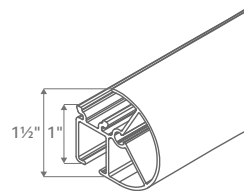

K-Rail Baton Draw System

K-Rail Assembled Set

TRACK STYLE

DIMENSIONS

Track Overview

- Assembled set includes all necessary components
- Versatile baton draw track adds a decorative element allowing for color coordination
- Compatible with every 1 3/8" finial
- Color coordinated to match with any finish
- Heavy duty, wheeled Ripplefold™ or ball bearing pleated carriers
- Wall or ceiling mount available
- Fiberglass, steel or PVC baton attached to the lead master carrier is recommended for traversing the draperies.

Available Colors

White

Anodized

Bronze

Black

Specifications

PROFILE	DESCRIPTION	MATERIAL	HEADING STYLE	MOUNT	DRAW	MAX. TRACK SET LENGTH (FT.)	MAX. FABRIC WEIGHT (LBS.)	LBS. PER FT.
	84003 1 3/8" K-Rail Hand/Baton Draw	Extruded of 0.050" 6063T5 aluminum alloy etched and anodized.	Pleated, Ripplefold™	Ceiling, Wall,	One-Way	20	80	4
					Two-Way	40	160	4

Installation

Install according to instructions.

WALL MOUNT

CEILING MOUNT

SUPPORT SPACING

Two brackets at each end 24" apart, 48" intervals over the remainder of track. Spacing may need to be shortened for heavier draperies.