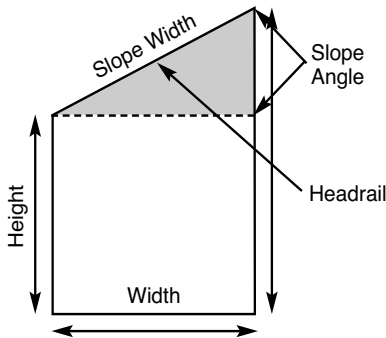

SPECIALTY SIZE STANDARDS & MEASURING INFORMATION

NOTE: Use metal tape measure for all measurements. Measures to 1/8 inch.

CIRCLES, QUARTER CIRCLES & ANGLE CUTS (TEMPLATE REQUIRED)

Refer to "Extra Charge Options" for Surcharge and Price Information

INSIDE MOUNT

Locate shape of window.
Width: Measure exact width(s)
Height: Measure exact height(s)
Diagonal: Measure height of diagonal(s) (for Angle Cuts)

OUTSIDE MOUNT

Locate shape of window.
Width: Measure desired width(s)
Height: Measure desired height(s)
Diagonal: Measure length of diagonal(s) (for Angle Cuts)

CIRCLES & QUARTER CIRCLE (TEMPLATE REQUIRED)

SIZE STANDARDS	
	All Fabrics
Min. Width (diameter)	12"
Max. Width (diameter)	42"
Min. Height	N/A
Max. Height	N/A

Not available with 2" Hybrid Pleat

SIZE STANDARDS	
	All Fabrics
Min. Width (diameter)	12"
Max. Width (diameter)	42"
Min. Height	N/A
Max. Height	N/A

Not available with 2" Hybrid Pleat

Non-operable ONLY

ANGLE CUTS (TEMPLATE REQUIRED)

ANGLED TOP (TEMPLATE REQUIRED)

Non-Operable Angle Top

	SoftStyle Semi- Opaque Fabrics	SoftStyle Blackout Fabrics	SoftStyle Double Cell Fabrics
Minimum Height (L/R)	3"	3"	3"
Maximum Height	84"	72"	84"
Maximum Area (sq ft)	35	35	30
MINIMUM SLOPE WIDTH			
0 - 30 Angle	12	12	12
MAXIMUM SLOPE WIDTH			
0 - 30 Angle	60"	60"	60"

NOTE: Angle Top is **not available** with 2" Hybrid Pleat or 1-1/4" Fabrics

HEXAGON & OCTAGON (TEMPLATE REQUIRED)

SIZE STANDARDS	
	All Fabrics*
Min. Width	8"
Max. Width	30"
Min. Height	8"
Max. Height	30"

*Not available with 2" Hybrid Pleat

- Minimum width and minimum height – 8"
- Maximum width and maximum height – 30"

Non-operable ONLY

TRAPEZOID (ALL PATTERNS) (TEMPLATE REQUIRED)

SIZE STANDARDS	
	All Fabrics*
Min. Width	8"
Max. Width	72"
Min. Height	9"
Max. Height	96"

*Not available with 2" Hybrid Pleat

Non-operable ONLY

- Minimum width – 8"
- Maximum width of long rail – 72"
- Maximum reduction for short rail – 9" per side
- Maximum height – 96"
- Maximum area (sq. ft.) – 40