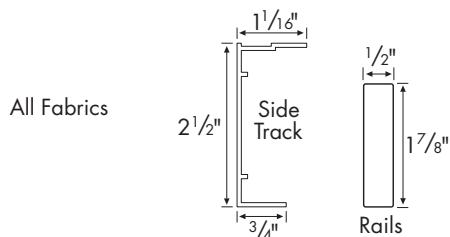

FINISHED DIMENSIONS

Adjustments are taken from ordered dimensions.

Inside (IB) Mount	
Rail unit	- 3/16"
Shade height	ordered height
Fabric width	- 3/4"
Outside (OB) Mount	
Rail unit	+ 3/4"
Shade height	ordered height
Fabric width	ordered width

Measurements may vary +/- 1/8".

NOTE: All finished dimensions include side tracks.

MOUNTING REQUIREMENTS

Use a metal tape measure for all measurements.

Inside (IB) Mount	
Minimum mounting depth IB:	1-1/4"
Minimum mounting depth, flush mount:	2-1/2"
Outside (OB) Mount	
Minimum flat vertical surface	1"