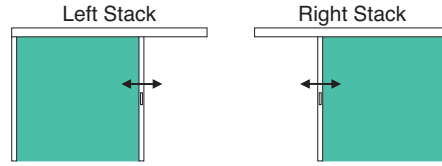

VERTICAL APPLICATION CONFIGURATION SPECIFICATIONS

NOTE: Use metal tape measure for all measurements. Measures to 1/8 inch.

- Fits rectangular window and door openings
- Opens and closes from side to side; ideal for sliding glass doors & French doors
- Five fabric stacking options:
  1) left stack
  2) right stack
  3) split stack (center opening)
  4) center stack
  5) two fabric combo