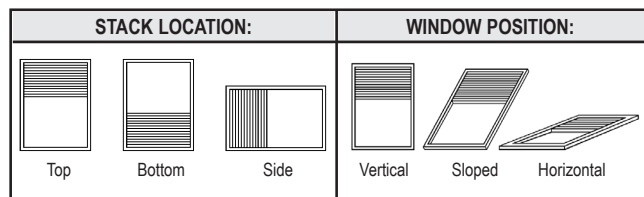

CLASSIC SKYLIGHT CONFIGURATION SPECIFICATIONS

NOTE: Use metal tape measure for all measurements. Measures to 1/8 inch.

CLASSIC SKYLIGHT

This easy to operate system holds shades in place. Perfect for skylights and other windows beyond reach.

- Hardware color: Aspen White (785)
- Manually operated with handle
- Ends of headrail, moving rail and anchor rail are enclosed by side tracks
- Features 2-cell fabric gasket attached to headrail; eliminates light leakage when shade is closed
- 5' adjustable extension pole – extends to 10'

CLASSIC SKYLIGHT – SIZE STANDARDS	
	Cellular
	All Fabrics
Min. Width	18"
Max. Width	60"
Min. Height	12"
Max. Height	72"
Max Area (sq. ft.)	25

NOTE: Classic Skylight is **not available** with 2" Hybrid Pleat or 1-1/4" Pleat Fabrics

NOTE: Shades over 36" wide require support cords. Rail stiffener is required when shade is over 42" wide.

Note: Pleats will have a vertical orientation when side stack is ordered.

CLASSIC SKYLIGHT SIDE STACK – SIZE STANDARDS	
	Cellular
	All Fabrics
Min. Width	12"
Max. Width	72"
Min. Height	18"
Max. Height	60"
Max Area (sq. ft.)	25

NOTE: Classic Skylight is **not available** with 2" Hybrid Pleat or 1-1/4" Pleat Fabrics

Optional Extension Pole
Extends 5' to 10'
(Part #400036-81511)