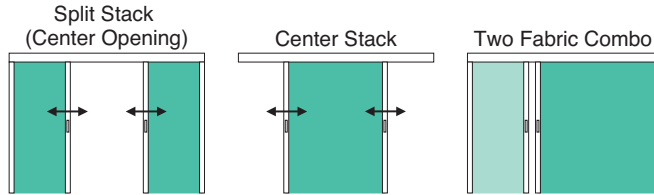

VERTICAL APPLICATION CONFIGURATION SPECIFICATIONS

NOTE: Use metal tape measure for all measurements. Measures to 1/8 inch.

- Fits rectangular window and door openings
- Opens and closes from side to side; ideal for sliding glass doors & French doors
- Five fabric stacking options:
  1) left stack
  2) right stack
  3) split stack (center opening)
  4) center stack
  5) two fabric combo