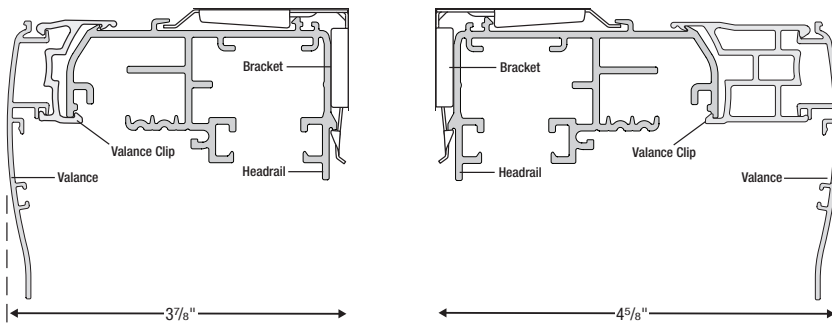

Top Rail Dimensions

VERTICAL APPLICATION – SIZE STANDARDS					
	Cellular		Beginnings	2" Hybrid Pleat	1-1/4" Single Cell
	Large Single Cell Semi-Opaque	Large Single Cell Blackout	Large Single Cell Semi-Opaque	Semi-Opaque & Blackout	Semi-Opaque & Blackout
Min. Width	12"	12"	12"	12"	12"
Max. Width Side & Center Stack	168"	168"	120"	120"	120"
Max. Width Split Stack	336"	336"	240"	240"	240"
Max. Width Two Fabric Combo	168"	168"	120"	N/A	120"
Min. Height	24"	24"	24"	24"	24"
Max. Height	120"	120"	120"	120"	120"
Max Sq. ft. Side & Center Stack	120/panel	120/panel	100/ panel	100/ panel	100/ panel
Max Sq. ft. Split Stack	120/panel	120/panel	100/ panel	100/ panel	100/ panel
Max Sq. ft. Two Fabric Combo	120/panel	120/panel	100/ panel	100/ panel	100/ panel

NOTE: Vertical Application **not available** with Small Single or Double Cell Cellular fabrics or Subdue Blackout

NOTE: Stack is 6-1/2" space per side when fully opened, regardless of shade

NOTE: The Vertical Application headrail color is Aspen White (785)

- Split stack up to 336"
- Two Fabric Combo Shade:
  - Not available for Hybrid Pleat
  - Hardware color follows the fabric that stacks on the left
  - CANNOT combine two different pleat sizes
  - Max width use the smaller of the two fabrics

Standard Valance Returns

3/4" Pleat	3-1/4"
1-1/4" Pleat	4"
Hybrid Fabric	4-3/8"