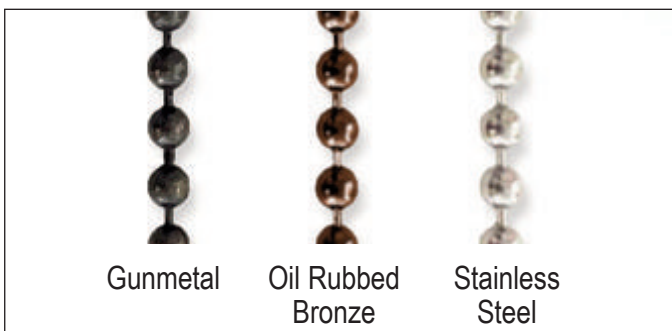

Color Coordination	Component			
	Wand	Tensioner	Liner	Chain
White	White	White	Snow	Stainless Steel
Vanilla	Vanilla	Vanilla	Ecru	Stainless Steel
Natural	Vanilla	Vanilla	Ecru	Oil Rubbed Bronze
Caramel	Brown	Brown	Buff	Oil Rubbed Bronze
Gray	Gray	Gray	Cool Tan	Stainless Steel
Dark Brown	Brown	Brown	Buff	Oil Rubbed Bronze

Note:

- Liner is available in LF and BO options
- All coordinated components have the option to be overridden.

Wands:

Liners:

Tensioners:

Chains:

CONTROL SYSTEM SELECTION IS REQUIRED FOR GROUPS A-G. SEE OPTIONS PRICE CHART ON PAGE 5.