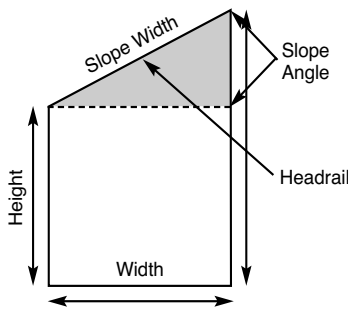

SPECIALTY SIZE STANDARDS & MEASURING INFORMATION

NOTE: Use metal tape measure for all measurements. Measures to 1/8 inch.

CIRCLES, QUARTER CIRCLES & ANGLE CUTS (TEMPLATE REQUIRED)

Refer to "Extra Charge Options" for Surcharge and Price Information

INSIDE MOUNT

Locate shape of window.
Width: Measure exact width(s)
Height: Measure exact height(s)
Diagonal: Measure height of diagonal(s) (for Angle Cuts)

OUTSIDE MOUNT

Locate shape of window.
Width: Measure desired width(s)
Height: Measure desired height(s)
Diagonal: Measure length of diagonal(s) (for Angle Cuts)

CIRCLES & QUARTER CIRCLE (TEMPLATE REQUIRED)

	All Available
Min. Width	12"
Max. Width	42"
NON-OPERABLE	

	All Available
Min. Width	12"
Max. Width	42"
NON-OPERABLE	

• Not Available with: 1-1/4", 2" Hybrid Pleat, 3/4" Semi-Sheer

ANGLE CUTS (TEMPLATE REQUIRED)

ANGLED TOP (TEMPLATE REQUIRED)

ANGLED TOP - Non-Operable

	All 3/8" Light Filtering	All 3/4" Sheer and Light Filtering	All 3/8" & 3/4" Blackout	All Available Double Cell
Minimum Height (L/R)	3"	3"	3"	3"
Maximum Height	84"	84"	72"	84"
Maximum Area (sq ft)	35	35	35	35
MINIMUM SLOPE WIDTH				
0 - 30 Angle	12"	12"	12"	12"
MAXIMUM SLOPE WIDTH				
0 - 30 Angle	60"	60"	60"	60"

Angle Top n/a with: 3/4" Semi-Sheer, all 1-1/4" fabrics, 2" Hybrid Pleat

HEXAGON & OCTAGON (TEMPLATE REQUIRED)

• Not Available with: 1-1/4", 2" Hybrid Pleat, 3/4" Semi-Sheer
• Maximum width and maximum height – 30"
• Non-Operable ONLY