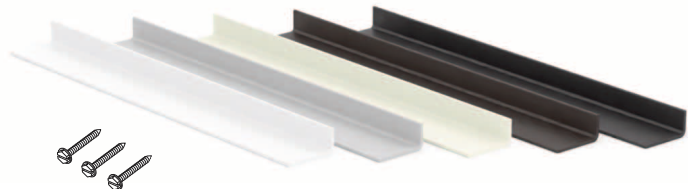

NOTE: Measurements listed are provided for reference, actual stack height may vary.

Hardware System	to be added
Lift & Lock - Deluxe Headrail	1-1/2"
Lift & Lock - Premium Headrail	2-1/2"
Cordless, Motorized	2"
1-1/4" Cordless, Motorized	2"

PRIVACY LIGHT BLOCK

Privacy Light Block

- Available in 5 colors: White, Gray, Vanilla, Bronze and Black
- Inside Mount Only

Surcharge applies; refer to price grids section.