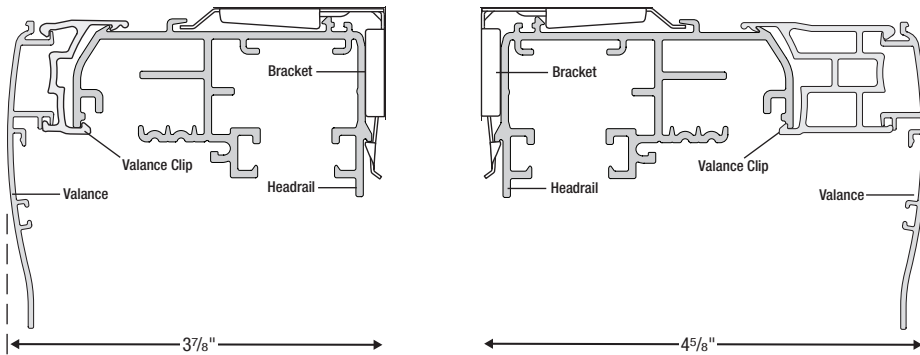

Top Rail Dimensions

VERTICAL APPLICATION – SIZE STANDARDS

	Honeycomb				2" Hybrid Pleat	1-1/4" pleat
	Sheer Fabric	3/4" Fabrics	3/4" Serene Fabric	All 3/4" Blackout Fabrics	Peaceful Allure	Light Filtering & Blackout Fabrics
Min. Width	12"	12"	12"	12"	12"	12"
Max. Width Side & Center	120"	168"	168"	168"	120"	120"
Max. Width Split Stack	240"	336"	336"	336"	240"	240"
Max. Width Two Fabric Combo	120"	168"	168"	168"		120"
Min. Height	24"	24"	24"	24"	24"	24"
Max. Height	120"	120"	120"	120"	120"	120"
Max Sq. ft. Side & Center	100" / panel	140" / panel	120" / panel	120" / panel	100"	100" / panel
Max Sq. ft. Split Stack	100" / panel	140" / panel	120" / panel	120" / panel	100" / panel	100" / panel
Max Sq. ft. Two Fabric	100" / panel	140" / panel	120" / panel	120" / panel	N/A	100" / panel

Vertical Application not available with any 3/8", 3/8" blackout, 3/4" semi sheer, 1/2" double cell

NOTE: Stack is 6-1/2" space per side when fully opened, regardless of shade width

NOTE: The Vertical Application headrail color is Aspen White (785)

- Split stack up to 336"
- TFC not available for Hybrid Pleat
  - Hardware color follows the fabric that stacks on the left
  - CANNOT combine two different pleat sizes
  - Max width use the smaller of the two fabrics

Standard Valance Returns	
3/4" Pleat	3-1/4"
1-1/4" Pleat	4"
Hybrid Fabric	4-3/8"