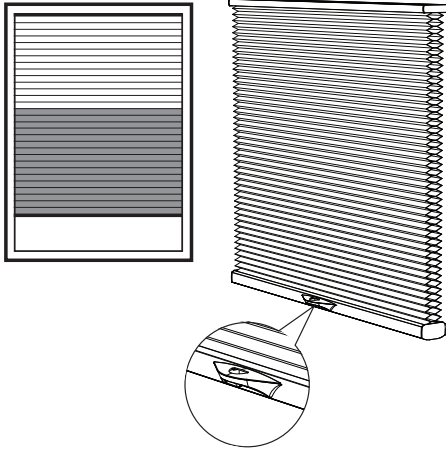

TRILIGHT CONFIGURATION SPECIFICATIONS

TRILIGHT – CORDLESS LIFT & LOCK

CORDLESS LIFT & LOCK SIZE STANDARDS				
	Honeycomb			2" Hybrid Pleat
	All 3/4" Light Filtering Fabrics	All 3/4" Blackout Fabrics	All 1/2" Double Cell Fabrics	All Fabrics
Min. Width (net)	12"	12"	12"	12"
Max. Width*	84"	84"	84"	84"
Max. Width-End Mount	48"	48"	48"	42"
Min. Height	12"	12"	12"	12"
Max. Height	84"	84"	84"	84"
Max. Area (sq. ft.)	49	49	49	49

* 3/8" single, 3/4" sheer/semi-sheer 1-1/4" fabrics are not available with TriLight.

** Willa Sheer max. width is 83".

Options:

- Color-Coordinated painted rails - no extra charge
  – Headrail, bottomrail, and middle rail, end caps, cord loops, and handles will color-coordinate to the bottom (honeycomb) fabric
- Fabric wrapped rails - surcharge applies
  – fabric wrapped headrail, bottomrail, and middle rail, end caps, cord loops, and handles will coordinate to the bottom (honeycomb) fabric

Must be specified when order is placed.

FINISHED DIMENSIONS

Adjustments are taken from ordered dimensions.

NOTE: Measurements may vary ± 1/8"

	Honeycomb	2" Hybrid Pleat
Inside (IB) Mounts		
Headrail unit	- 1/4"	- 1/4"
Shade height	ordered height	ordered height
Fabric width	- 3/8"	- 3/8"
End (EB) Mounts		
Headrail unit	- 1/2"	- 1/2"
Shade height	ordered height	ordered height
Fabric width	- 5/8"	- 5/8"
Outside (OB) Mount		
Headrail unit	ordered width	ordered width
Shade height	ordered height	ordered height
Fabric width	- 1/8"	- 1/8"

MOUNTING REQUIREMENTS

Use a metal tape measure for all measurements.

	Honeycomb	2" Hybrid Pleat
Inside (IB) & End (EB) Mounts		
Minimum mounting depth	1-1/4"	1-1/4"
Minimum mounting depth, flush mount:	2-1/4"	2-1/4"
End (OB) Mount		
Minimum flat vertical surface	2"	2"
Outside (OB) Mount		
Minimum flat vertical surface	1"	1"

**Note: Inside mount with hold down brackets deductions:
Headrail - 1/2", Fabric - 5/8", Bottomrail - 1/2"**

FABRIC AND HARDWARE STACKING

- **HONEYCOMB CORDLESS LIFT & LOCK TRILIGHT:** Take 2-1/4" for bottomrail and intermediate rail, plus 5/8" for headrail, plus 1/8" for each 12" of honeycomb shade height, plus 1/8" for each 12" of pleated shade height.
- **2" HYBRID PLEAT CORDLESS LIFT & LOCK TRILIGHT:** Take 2-1/4" for bottomrail and intermediate rail, plus 5/8" for headrail, plus 1/4" for each 12" of shade height, plus 1/8" for each 12" of pleated shade height. Allow 1-1/2" for fabric fold over.