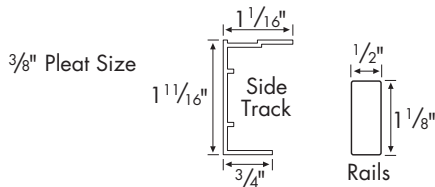

CLASSIC SKYLIGHT CONFIGURATION SPECIFICATIONS

NOTE: Use metal tape measure for all measurements. Measures to 1/8 inch.

CLASSIC SKYLIGHT

This easy to operate system holds shades in place. Perfect for skylights and other windows beyond reach.

- Hardware color: Aspen White (785)
- Manually operated with handle
- Ends of headrail, moving rail and anchor rail are enclosed by side tracks
- Features a two-cell fabric gasket attached to the headrail; eliminates light leakage when shade is closed
- 5' adjustable extension pole – extends to 10'

STACK LOCATION:			WINDOW POSITION:		
Top	Bottom	Side	Vertical	Sloped	Horizontal

Note: Pleats will have a vertical orientation when side stack is ordered.

Optional Extension Pole
Extends 5' to 10'
(Part #400036-81511)

CLASSIC SKYLIGHT – SIZE STANDARDS	
	Honeycomb
	All Fabrics *
Min. Width	18"
Max. Width	60"
Min. Height	6"
Max. Height	72"
Max Area (sq. ft.)	25

* Classic Skylight not available with any 2" Hybrid Pleat

NOTE: Shades over 36" wide require support cords.
Rail stiffener is required when shade is over 42" wide.

CLASSIC SKYLIGHT SIDE STACK – SIZE STANDARDS	
	Honeycomb
	All Fabrics *
Min. Width	6"
Max. Width	72"
Min. Height	18"
Max. Height	60"
Max Area (sq. ft.)	25

* Classic Skylight not available with any 1-1/4", 2" Hybrid Pleat

FINISHED DIMENSIONS

Adjustments are taken from ordered dimensions.

Inside (IB) Mount	
Headrail unit	- 3/16"
Shade height	ordered height
Fabric width	- 3/4"
Outside (OB) Mount	
Headrail unit	+ 3/4"
Shade height	ordered height
Valance width	ordered width

NOTE: All finished dimensions include side tracks.

NOTE: Measurements may vary ± 1/8"

MOUNTING REQUIREMENTS

Use a metal tape measure for all measurements.

Inside (IB) Mounts	3/8" Single
Minimum mounting depth IB:	1"
Minimum mounting depth, flush mount:	1-11/16"
Outside (OB) Mount	3/8" Single
Minimum flat vertical surface	5/8"
Inside (IB) Mounts	3/4" Single and 1/2" Double
Minimum mounting depth IB:	1-1/4"
Minimum mounting depth, flush mount:	2-1/2"
Outside (OB) Mount	3/4" Single and 1/2" Double
Minimum flat vertical surface	1"