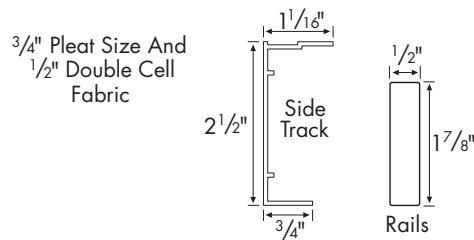

CLASSIC SKYLIGHT CONFIGURATION SPECIFICATIONS

NOTE: Use metal tape measure for all measurements. Measures to 1/8 inch.

CLASSIC SKYLIGHT

This easy to operate system holds shades in place. Perfect for skylights and other windows beyond reach.

- Hardware color: Aspen White (785)
- Manually operated with handle
- Ends of headrail, moving rail and anchor rail are enclosed by side tracks
- Features a two-cell fabric gasket attached to the headrail; eliminates light leakage when shade is closed
- 5' adjustable extension pole – extends to 10'

STACK LOCATION:			WINDOW POSITION:		
Top	Bottom	Side	Vertical	Sloped	Horizontal

Note: Pleats will have a vertical orientation when side stack is ordered.

Optional Extension Pole
Extends 5' to 10'
(Part #400036-81511)

CLASSIC SKYLIGHT – SIZE STANDARDS	
	Honeycomb
	All Fabrics *
Min. Width	18"
Max. Width	60"
Min. Height	6"
Max. Height	72"
Max Area (sq. ft.)	25

* Classic Skylight not available with any 2" Hybrid Pleat

NOTE: Shades over 36" wide require support cords.
Rail stiffener is required when shade is over 42" wide.

CLASSIC SKYLIGHT SIDE STACK – SIZE STANDARDS	
	Honeycomb
	All Fabrics *
Min. Width	6"
Max. Width	72"
Min. Height	18"
Max. Height	60"
Max Area (sq. ft.)	25

* Classic Skylight not available with any 1-1/4", 2" Hybrid Pleat

FINISHED DIMENSIONS

Adjustments are taken from ordered dimensions.

Inside (IB) Mount	
Headrail unit	- 3/16"
Shade height	ordered height
Fabric width	- 3/4"
Outside (OB) Mount	
Headrail unit	+ 3/4"
Shade height	ordered height
Valance width	ordered width

NOTE: All finished dimensions include side tracks.

NOTE: Measurements may vary ± 1/8"

MOUNTING REQUIREMENTS

Use a metal tape measure for all measurements.

Inside (IB) Mounts	3/8" Single
Minimum mounting depth IB:	1"
Minimum mounting depth, flush mount:	1-11/16"
Outside (OB) Mount	3/8" Single
Minimum flat vertical surface	5/8"
Inside (IB) Mounts	3/4" Single and 1/2" Double
Minimum mounting depth IB:	1-1/4"
Minimum mounting depth, flush mount:	2-1/2"
Outside (OB) Mount	3/4" Single and 1/2" Double
Minimum flat vertical surface	1"