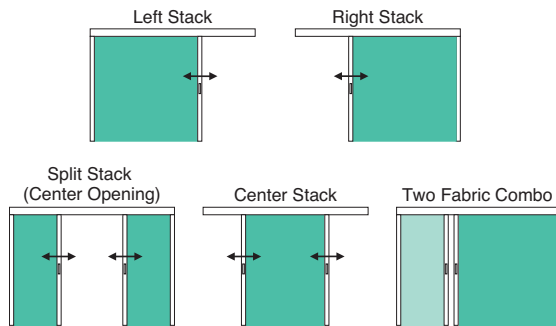

VERTICAL APPLICATION CONFIGURATION SPECIFICATIONS

NOTE: Use metal tape measure for all measurements. Measures to 1/8 inch.

VERTICAL APPLICATION

- Fits rectangular window and door openings
- Opens and closes from side to side; ideal for sliding glass doors & French doors
- Five fabric stacking options:
  1) left stack
  2) right stack
  3) split stack (center opening)
  4) center stack
  5) two fabric combo