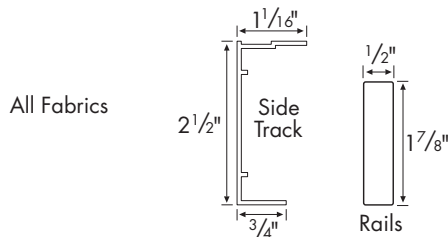

FINISHED DIMENSIONS

Adjustments are taken from ordered dimensions.

Inside (IB) Mount	
Rail unit	- 3/16"
Shade height	ordered height
Fabric width	- 3/4"
Outside (OB) Mount	
Rail unit	+ 3/4"
Shade height	ordered height
Fabric width	ordered width

Measurements may vary +/- 1/8".

NOTE: All finished dimensions include side tracks.

MOUNTING REQUIREMENTS

Use a metal tape measure for all measurements.

Inside (IB) Mount	
Minimum mounting depth IB:	1-1/4"
Minimum mounting depth, flush mount:	2-1/2"
Outside (OB) Mount	
Minimum flat vertical surface	1"