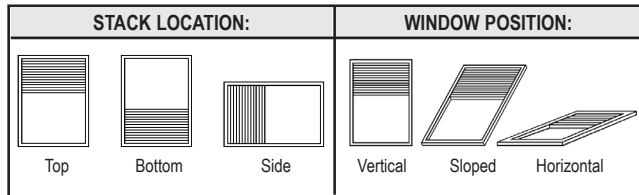

CLASSIC SKYLIGHT CONFIGURATION SPECIFICATIONS

NOTE: Use metal tape measure for all measurements. Measures to 1/8 inch.

CLASSIC SKYLIGHT

This easy to operate system holds shades in place. Perfect for skylights and other windows beyond reach.

- Hardware color: Aspen White (785)
- Manually operated with handle
- Ends of headrail, moving rail and anchor rail are enclosed by side tracks
- Features 2-cell fabric gasket attached to headrail; eliminates light leakage when shade is closed
- 5' adjustable extension pole – extends to 10'

CLASSIC SKYLIGHT – SIZE STANDARDS	
	Cellular
	All Fabrics
Min. Width	18"
Max. Width	60"
Min. Height	12"
Max. Height	72"
Max Area (sq. ft.)	25

NOTE: Classic Skylight is **not available** with 2" Hybrid Pleat or 1-1/4" Pleat Fabrics

NOTE: Shades over 36" wide require support cords. Rail stiffener is required when shade is over 42" wide.

Note: Pleats will have a vertical orientation when side stack is ordered.

CLASSIC SKYLIGHT SIDE STACK – SIZE STANDARDS	
	Cellular
	All Fabrics
Min. Width	12"
Max. Width	72"
Min. Height	18"
Max. Height	60"
Max Area (sq. ft.)	25

NOTE: Classic Skylight is **not available** with 2" Hybrid Pleat or 1-1/4" Pleat Fabrics

Optional Extension Pole
Extends 5' to 10'
(Part #400036-81511)