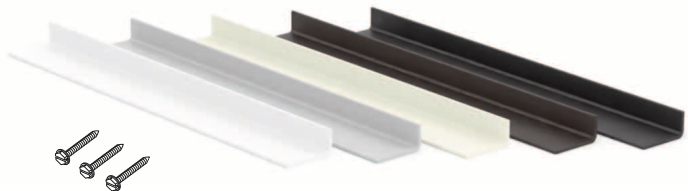

*Effective on Continuous Cord Loop orders placed after 5/14/2024

STACK CHART

Family	48" Shade Drop	72" Shade Drop	84" Shade Drop	120" Shade Drop
Softstyle Semi-Opaque - Large Single Cell	1"	1-1/2"	1-3/4"	2-1/2"
Softstyle Semi-Opaque - Small Single Cell	1-1/8"	2"	2-1/4"	2-7/8"
Softstyle Semi-Opaque - Double Cell	1-5/8"	2-1/2"	2-5/8"	3-5/8"
Softstyle Semi-Opaque - 1-1/4" Single Cell (Max Drop 108")	1/2"	3/4"	1"	1-3/8"
Softstyle Blackout - Large Single Cell	7/8"	1-1/4"	1-1/2"	1-1/2"
Softstyle Blackout - Small Single Cell	7/8"	1-1/2"	1-3/4"	2"
Softstyle Blackout - Double Cell	3/4"	1-1/4"	1-1/2"	3"
Softstyle Blackout - 1-1/4" Single Cell (Max Drop 108")	3/4"	1-1/8"	1-1/4"	1-5/8"
Softstyle Subdue Blackout - Large Single Cell	1-1/2"	2"	2-1/8"	2-1/2"
Softstyle Beginnings Semi-Opaque - Large Single Cell	1"	1"	1-1/4"	1-3/4"
Softstyle Beginnings Semi-Opaque - Double Cell	1-1/8"	1-7/8"	2"	2-1/2"
2" Hybrid Pleat - Semi Opaque	3/4"	1-1/8"	1-1/2"	1-3/4"
2" Hybrid Pleat - Blackout	1"	1-1/4"	1-3/4"	2-1/8"

PRIVACY LIGHT BLOCK

Privacy Light Block

- Available in 5 colors: White, Gray, Vanilla, Bronze and Black
- Inside Mount Only

Surcharge applies; refer to price grids section.