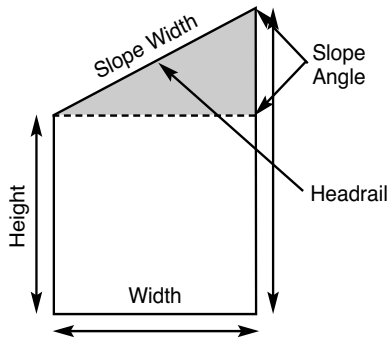

SPECIALTY SIZE STANDARDS & MEASURING INFORMATION

NOTE: Use metal tape measure for all measurements. Measures to 1/8 inch.

CIRCLES, QUARTER CIRCLES & ANGLE CUTS (TEMPLATE REQUIRED)

Refer to "Extra Charge Options" for Surcharge and Price Information

INSIDE MOUNT

Locate shape of window.
Width: Measure exact width(s)
Height: Measure exact height(s)
Diagonal: Measure height of diagonal(s) (for Angle Cuts)

OUTSIDE MOUNT

Locate shape of window.
Width: Measure desired width(s)
Height: Measure desired height(s)
Diagonal: Measure length of diagonal(s) (for Angle Cuts)

CIRCLES & QUARTER CIRCLE (TEMPLATE REQUIRED)

SIZE STANDARDS	
	All Fabrics
Min. Width (diameter)	12"
Max. Width (diameter)	42"
Min. Height	N/A
Max. Height	N/A

Not available with 2" Hybrid Pleat

SIZE STANDARDS	
	All Fabrics
Min. Width (diameter)	12"
Max. Width (diameter)	42"
Min. Height	N/A
Max. Height	N/A

Not available with 2" Hybrid Pleat

Non-operable ONLY

ANGLE CUTS (TEMPLATE REQUIRED)

ANGLED TOP (TEMPLATE REQUIRED)

Non-operable ONLY