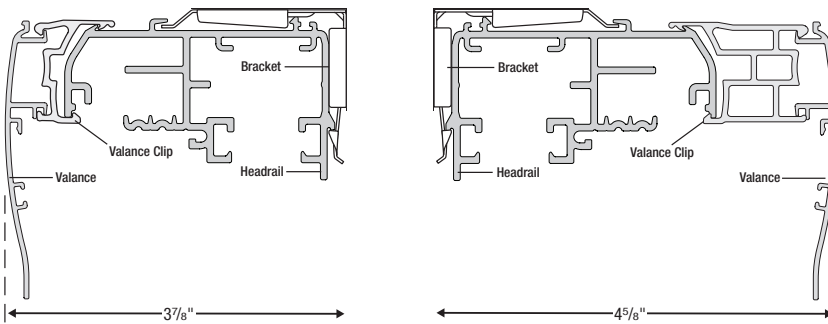

Top Rail Dimensions

VERTICAL APPLICATION – SIZE STANDARDS					
	Cellular		Beginnings	2" Hybrid Pleat	1-1/4" Single Cell
	Large Single Cell Semi-Opaque	Large Single Cell Blackout	Large Single Cell Semi-Opaque	Semi-Opaque & Blackout	Semi-Opaque & Blackout
Min. Width	12"	12"	12"	12"	12"
Max. Width Side & Center Stack	168"	168"	120"	120"	120"
Max. Width Split Stack	336"	336"	240"	240"	240"
Max. Width Two Fabric Combo	168"	168"	120"	N/A	120"
Min. Height	24"	24"	24"	24"	24"
Max. Height	120"	120"	120"	120"	120"
Max Sq. ft. Side & Center Stack	120/panel	120/panel	100/ panel	100/ panel	100/ panel
Max Sq. ft. Split Stack	120/panel	120/panel	100/ panel	100/ panel	100/ panel
Max Sq. ft. Two Fabric Combo	120/panel	120/panel	100/ panel	100/ panel	100/ panel

NOTE: Vertical Application **not available** with Small Single or Double Cell Cellular fabrics or Subdue Blackout

NOTE: Stack is 6-1/2" space per side when fully opened, regardless of shade width

NOTE: The Vertical Application headrail color is Aspen White (785)

- Split stack up to 336"
- Two Fabric Combo Shade:
  - Not available for Hybrid Pleat
  - Hardware color follows the fabric that stacks on the left
  - CANNOT combine two different pleat sizes
  - Max width use the smaller of the two fabrics

Standard Valance Returns	
3/4" Pleat	3-1/4"
1-1/4" Pleat	4"
Hybrid Fabric	4-3/8"