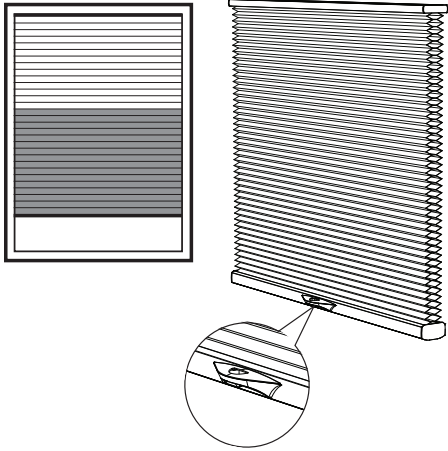

TRILIGHT CONFIGURATION SPECIFICATIONS

TRILIGHT – CORDLESS LIFT & LOCK

CORDLESS LIFT & LOCK – SIZE STANDARDS			
	All Semi-Opaque Fabrics	All Blackout Fabrics	2" Hybrid Pleat Fabrics
Min. Width (net)	12"	12"	12"
Max. Width	84"	84"	84"
Max. Width - End Mount	48"	48"	42"
Min. Height	12"	12"	12"
Max. Height	84"	84"	84"
Max. Area (sq. ft.)	49	49	49

*Maximum width on Whisper Sheer is 83", all other patterns 84".

TriLight **not available** with 1-1/4" fabrics

Options:

- Color-Coordinated painted rails - no extra charge
  - Headrail, bottomrail, and middle rail, end caps, cord loops, and handles will color-coordinate to the bottom (honeycomb) fabric
- Fabric wrapped rails - surcharge applies
  - fabric wrapped headrail, bottomrail, and middle rail, end caps, cord loops, and handles will coordinate to the bottom (honeycomb) fabric

Must be specified when order is placed.

TriLight option not available on 1-1/4" Pleat Fabrics.

FINISHED DIMENSIONS

Adjustments are taken from ordered dimensions.
Measurements may vary +/- 1/8".

SoftStyle   2" Hybrid Pleat

Inside (IB) Mounts		
Headrail unit	- 1/4"	- 1/4"
Shade height	ordered height	ordered height
Fabric width	- 3/8"	- 3/8"
End (EB) Mounts		
Headrail unit	- 1/2"	- 1/2"
Shade height	ordered height	ordered height
Fabric width	- 5/8"	- 5/8"
Outside (OB) Mount		
Headrail unit	ordered width	ordered width
Shade height	ordered height	ordered height
Fabric width	- 1/8"	- 1/8"

MOUNTING REQUIREMENTS

Use a metal tape measure for all measurements.

SoftStyle   2" Hybrid Pleat

Inside (IB) & End (EB) Mounts		
Minimum mounting depth	1-1/4"	1-1/4"
Minimum mounting depth, flush mount:	2-1/4"	2-1/4"
End (EB) Mounts		
Minimum flat vertical surface	2"	2"
Outside (OB) Mount		
Minimum flat vertical surface	1"	1"

NOTE: Inside mount with hold down brackets deductions:
Headrail -1/2"
Fabric -5/8"
Bottomrail -1/2"